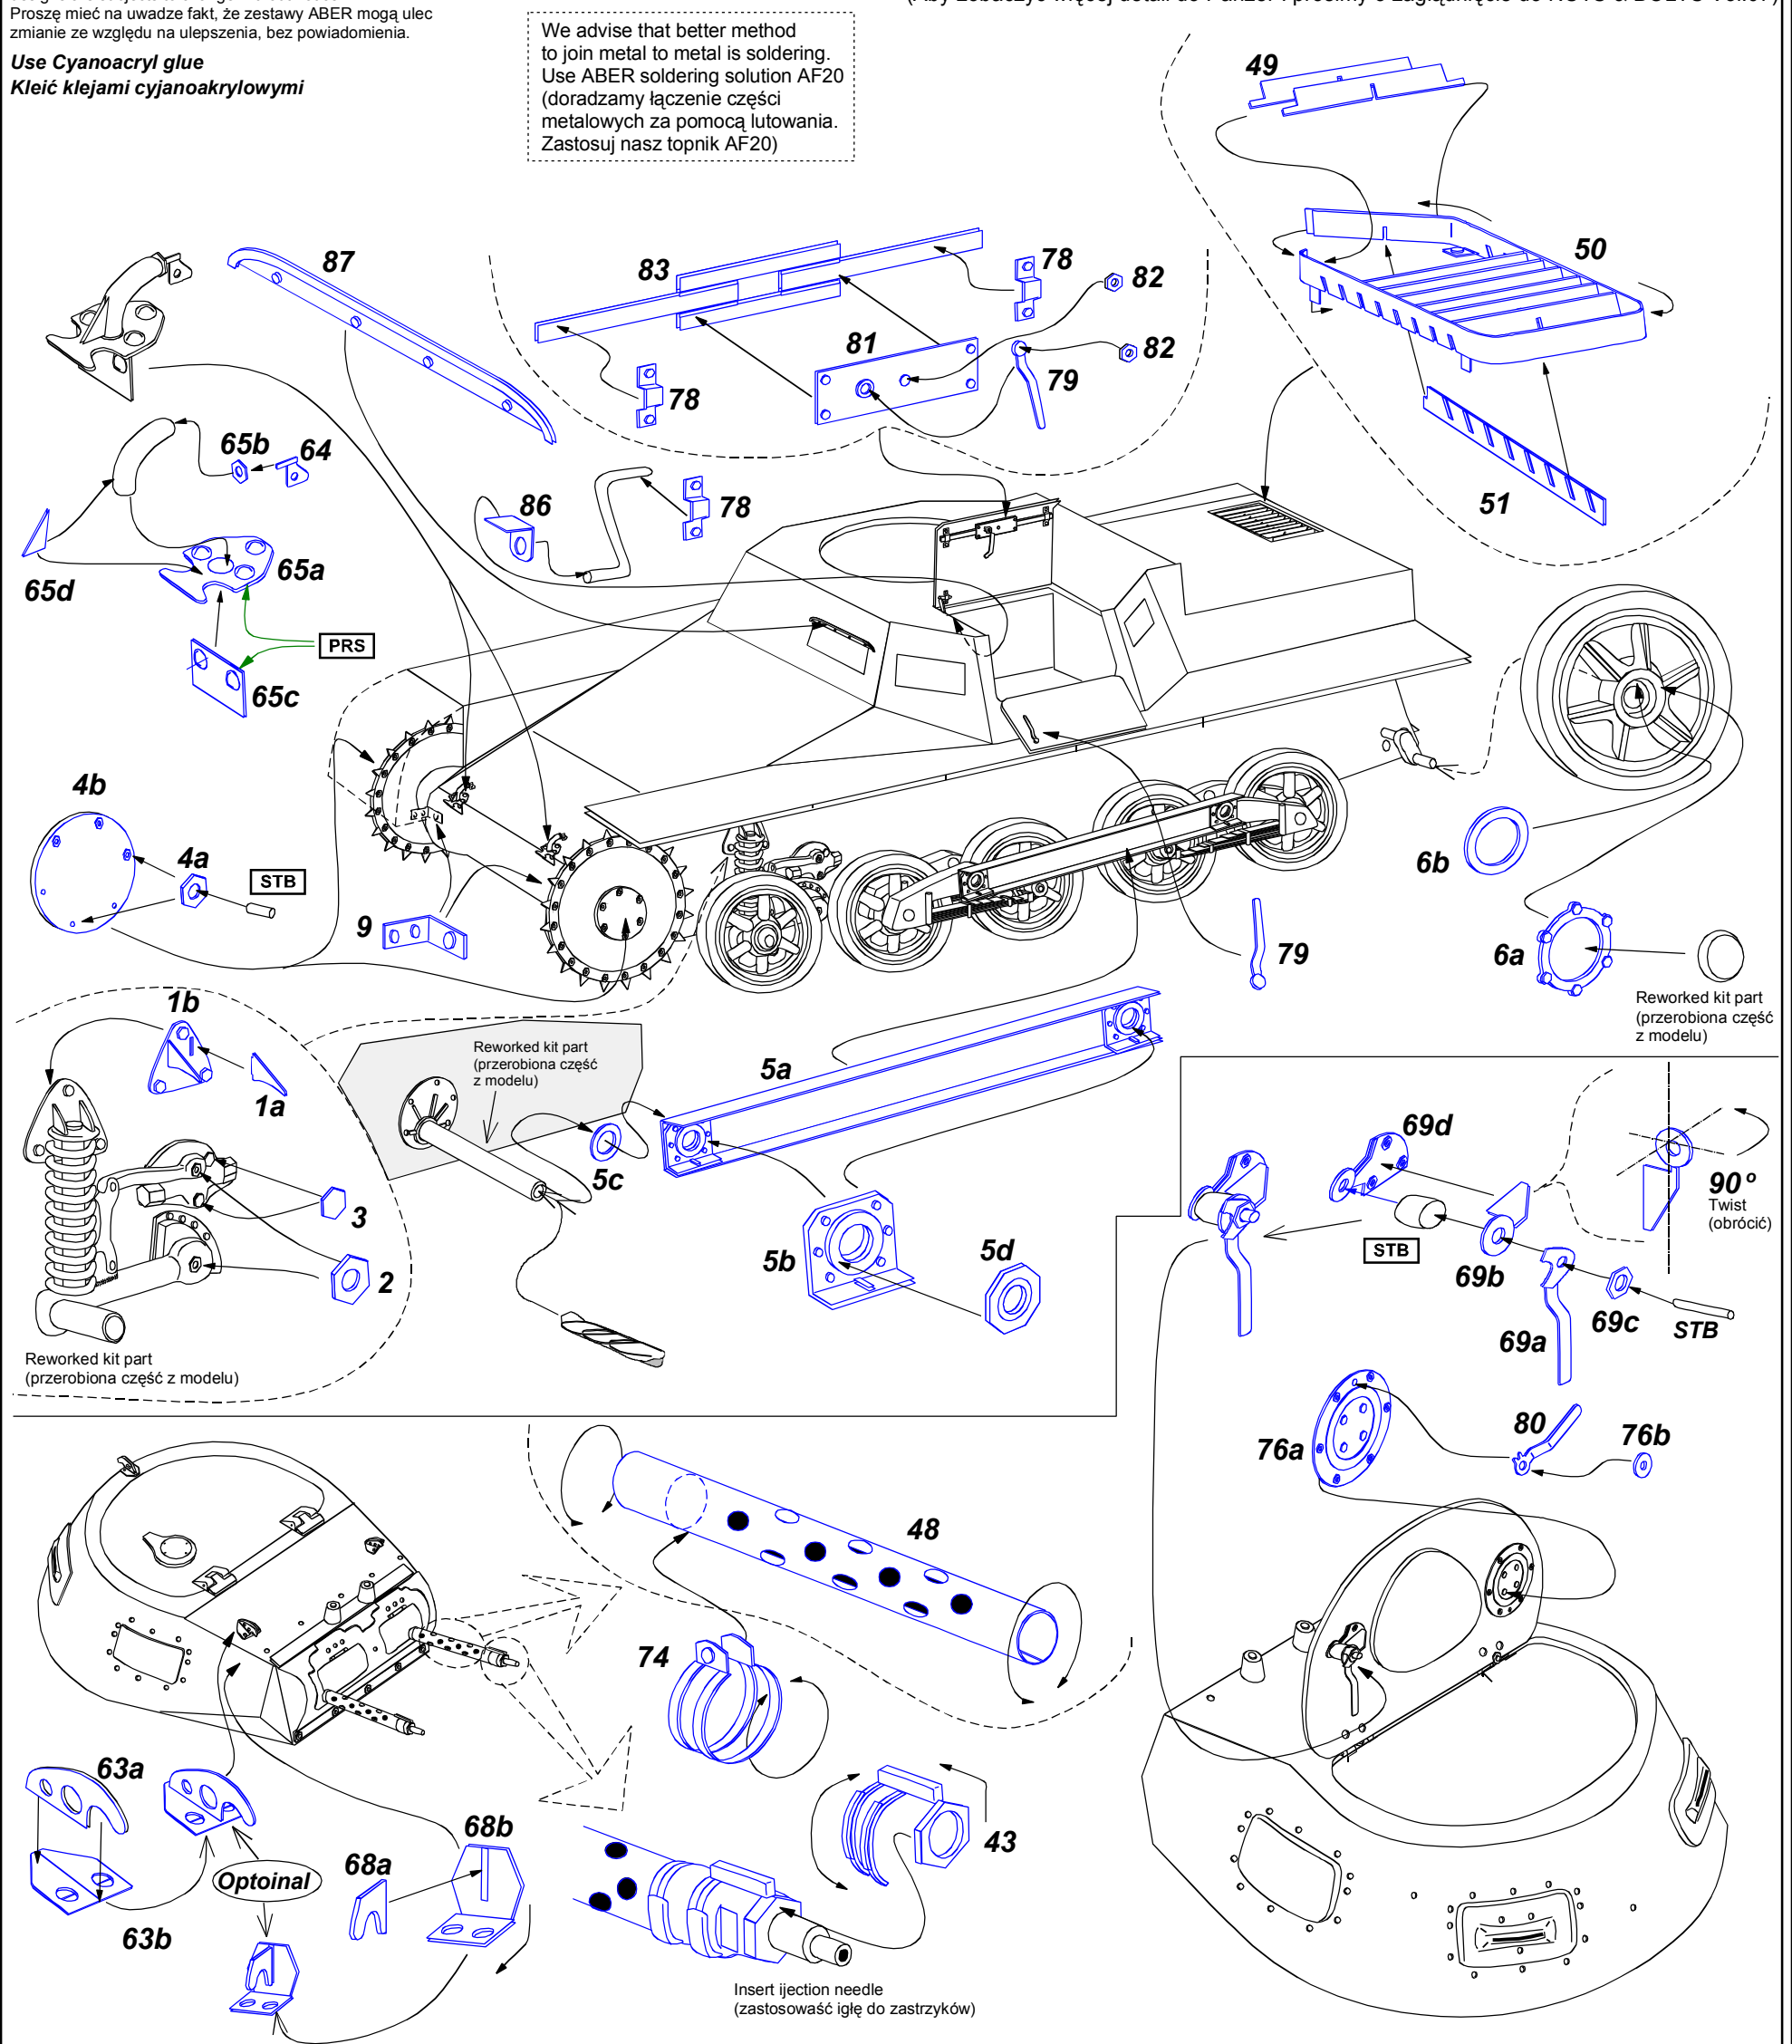

OSTRZEŻENIE

Jakiegokolwiek kopiowanie, produkowanie i reprodukcja wyrobów firmy ABER bez zezwolenia, w całości lub części jest surowo zabronione. Powyższe działania powodują powstanie odpowiedzialności cywilnej oraz mogą spowodować wszczęcie postępowania karnego.

For more details for Panzer I, please look into NUTS & BOLTS Vol.07 (Aby zobaczyć więcej detali do Panzer I prosimy o zagłębienie do NUTS & BOLTS Vol.07)