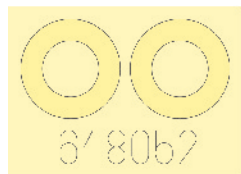

648 052 Bf 110 C/D main undercarriage wheels

For Eduard kit pro model Eduard

eduard BRASSIN

1/48 scale

R1

R2

R3

R4