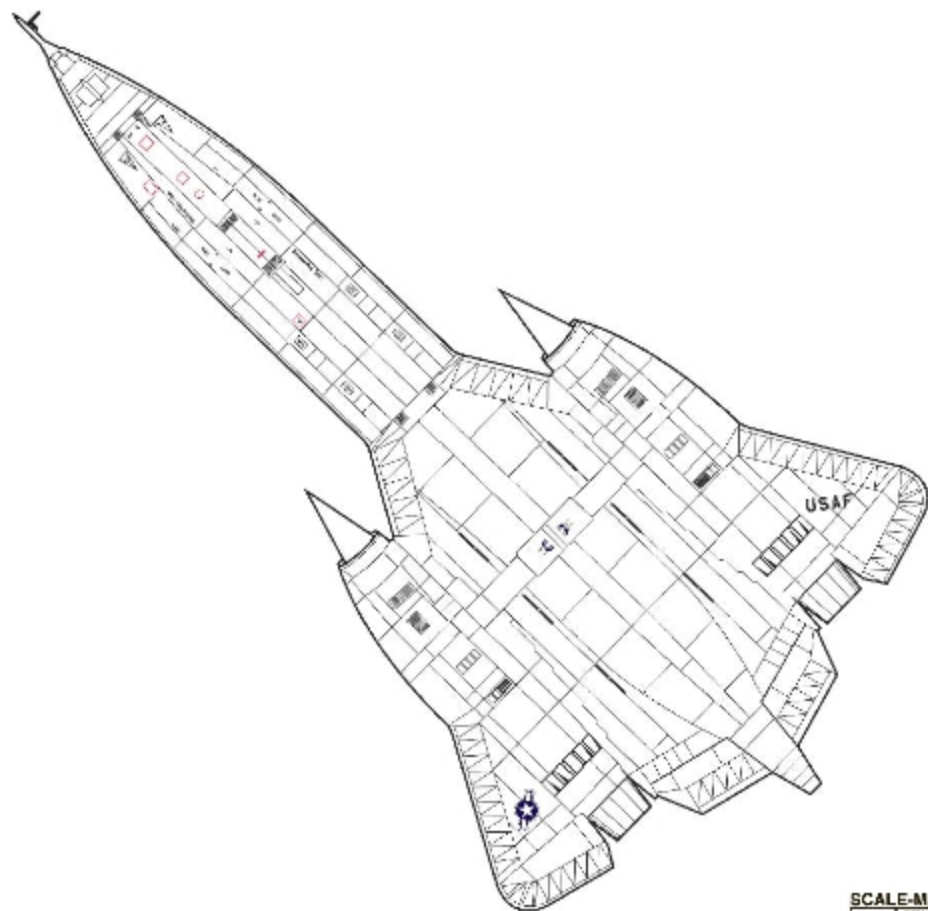

48 044 & 72048

SR-71 Common Markings and Specific Planes

For use with the
1/48 or 1/72 Testors or 1/72 Hasegawa kit.

Includes 17974 "Goony Bird" (among several other aircraft). See main gear doors.
After losing a generator the aircraft landed on Midway Island.
During the four days they were stuck there for repair the crew met artist wife of a naval officer.
They brought her to the plane and she painted the birds on both doors in about four hours.

SCALE-MASTER
DECALS

48 044 & 72048

SR-71

For use with the
1/48 or 1/72 Testors
or
1/72 Hasegawa kit.