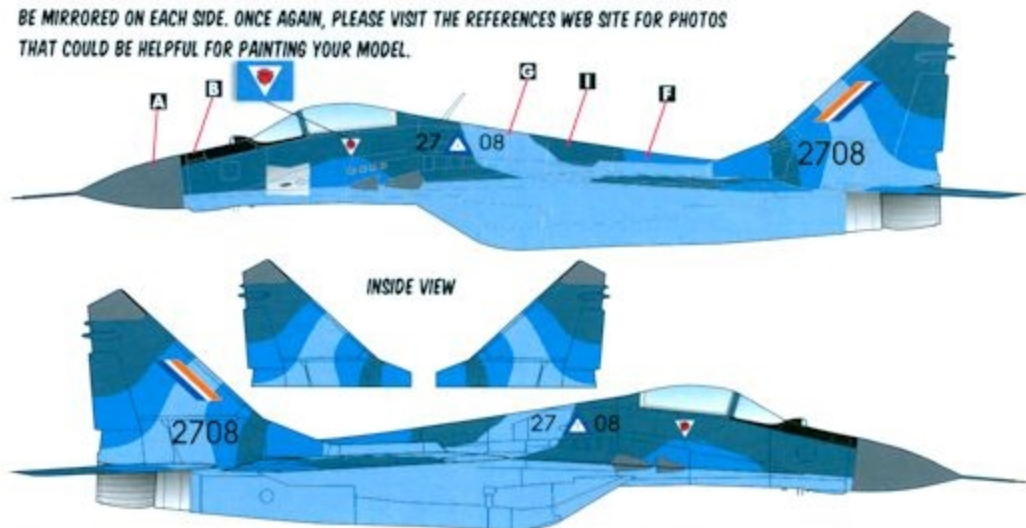

ALTERNATIVE MIG-29UB SERIAL NUMBERS ("2716") ARE PROVIDED ON THE SHEET. THE TWIN-SEATERS ARE PAINTED IN THE SAME CAMOUFLAGE SCHEME.