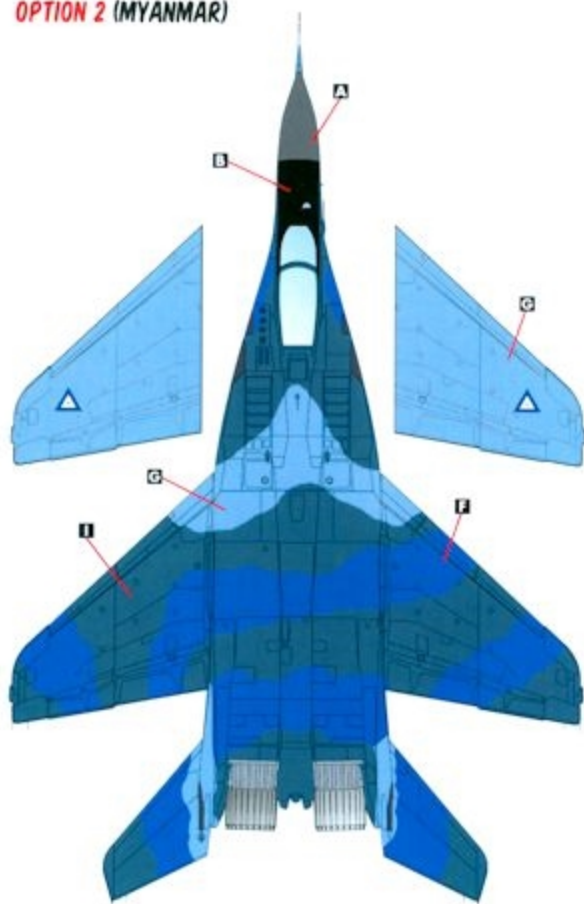

OPTION 2 (MYANMAR)