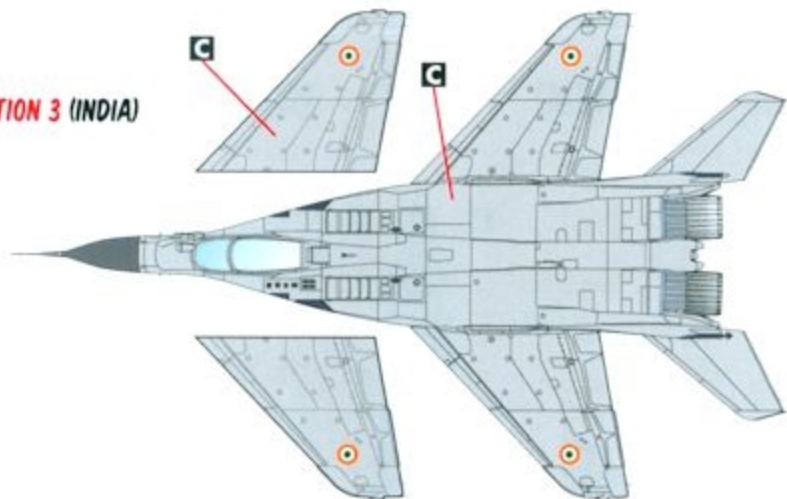

THE A-10 "KILL" MARKINGS ON THE PORT TAIL WERE APPLIED AFTER A US-BULGARIAN JOINT EXERCISE.

ALTERNATIVE MIG-29UB (TWIN SEATER) MARKINGS: USE THE SAME PAINT SCHEME, SERIAL NUMBER "14" AND THE OTHER SET OF IDENTIFICATION TRIANGLE MARKING PROVIDED. DO NOT USE THE A-10 KILL MARKINGS FOR THE MIG-29UB.

OPTION 5: MIG-29 9-12 "54", ROMANIAN AIR FORCE, 2004

THE CAMOUFLAGE SCHEME IS IDENTICAL TO THE BULGARIAN AIR FORCE OPTION, BUT THE ROMANIAN AIRCRAFT HAD A HEAVILY FADED LOOK.

ALTERNATIVE MIG-29UB (TWIN SEATER) MARKINGS: USE THE SAME PAINT SCHEME AND SERIAL NUMBER "23".

OPTION 1 (BANGLADESH)

OPTION 2 (MYANMAR)

OPTION 4 (BULGARIA)

OPTION 3 (INDIA)

OPTION 5 (ROMANIA)

THE CAMOUFLAGE SCHEME
IS IDENTICAL TO THE BULGARIAN
ONE, WITH FADED COLORS.

FOR ALL OPTIONS, APPLY STANDARD RUSSIAN MIG-29 STENCILLING FROM KIT DECALS.

REFERENCE PHOTOS AVAILABLE AT:

[HTTP://WWW.CARACALMODELS.COM/REFERENCES/CD48026](http://www.caracalmodels.com/references/cd48026)

- A** FS36118
- B** FS37038
- C** FS36320
- D** FS34233 (USE TESTORS "FULCRUM GRAY-GREEN")
- E** FS36440 (USE TESTORS "FULCRUM GRAY")
- F** FS35183
- G** FS35450
- H** FS35052
- I** FS35109