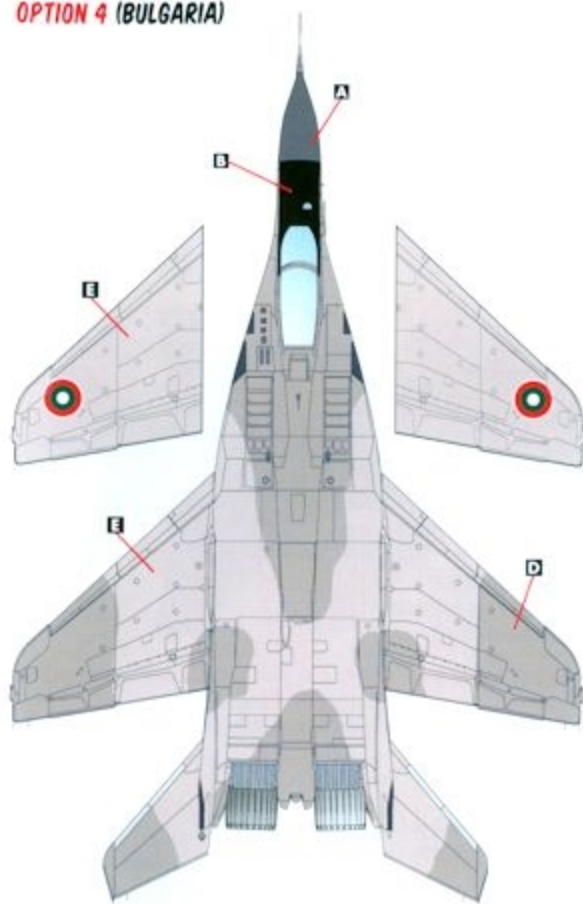

OPTION 4 (BULGARIA)