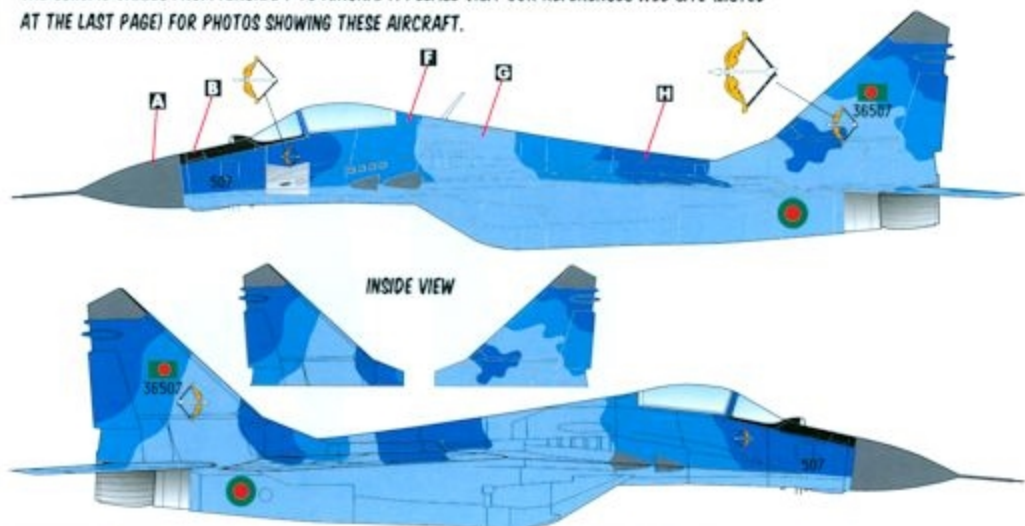

GLOBAL AIR POWER SERIES #3

MiG-29 (9-12)

1/48 SCALE

DECALS PRINTED BY

OPTION 1: MIG-29 9-12 "36507", BANGLADESHI AIR FORCE, 2011

THE BANGLADESHI AIR FORCE AIRCRAFT WEAR A UNIQUE THREE-TONE BLUE CAMOUFLAGE SCHEME. THE SCHEME VARIES FROM AIRCRAFT TO AIRCRAFT. PLEASE VISIT OUR REFERENCES WEB SITE (LISTED AT THE LAST PAGE) FOR PHOTOS SHOWING THESE AIRCRAFT.

THE A-10 "KILL" MARKINGS ON THE PORT TAIL WERE APPLIED AFTER A US-BULGARIAN JOINT EXERCISE.

ALTERNATIVE MIG-29UB (TWIN SEATER) MARKINGS: USE THE SAME PAINT SCHEME, SERIAL NUMBER "14" AND THE OTHER SET OF IDENTIFICATION TRIANGLE MARKING PROVIDED. DO NOT USE THE A-10 KILL MARKINGS FOR THE MIG-29UB.