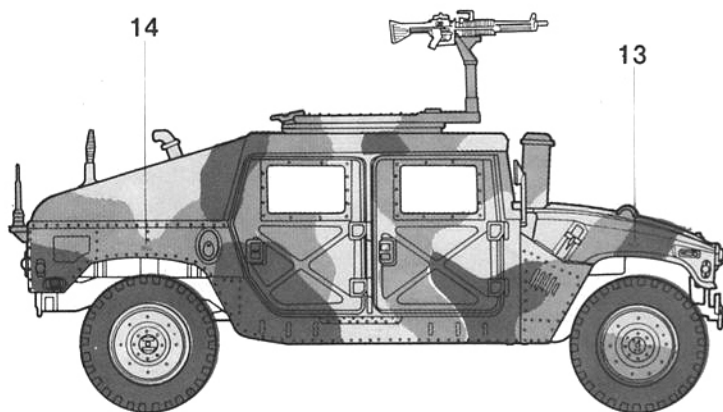

Gunner's Platform

5 Body side Assembly

6 Dashboard and Seats

Interior View

7 Hood and Doors

Front End Views

8 Wheels and Tires

9 Roof Gun Mount

Gun Mount and Hatch Views.

10 Machine Guns

11 Figure

12 Final Assembly

Rear Hatch Interior View

OLIVE DRAB or DESERT TAN

Painting and Decal Instructions (European 3 Color Scheme)

-  (Dark) FLAT BLACK
-  (Med) FLAT EARTH
-  (Light) FLAT OLIVE GREEN