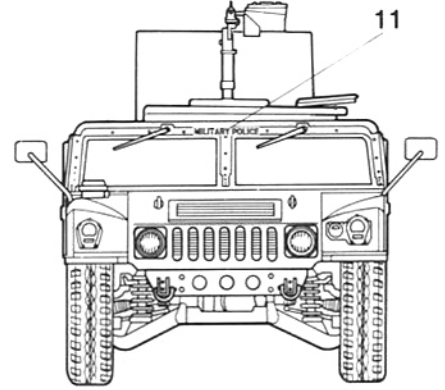

Paint Overall DESERT TAN

ENGLISH	FRENCH	GERMAN	SPANISH	ITALIAN
BLACK	NOIR	SCHWARZ	NEGRO	NERO
SILVER	ARGENT	SILBERN	PLATA	ARGENTO
GUNMETAL	METALLIC	METALLIC	METALICO	METALLICO
ALUMINUM	ALUMINUM	ALUMINUMFARBEN	ALUMINIO	ALLUMINIO
GRAY	GRIS	GRAU	GRIS	GRIGIO
WHITE	BLANCO	WEISS	BLANC	BIANCO
RED	ROUGE	ROT	ROJO	ROSSO
YELLOW	JAUNE	GELB	AMARILLO	GIALLO
GREEN	VERT	GRUN	VERDE	VERDE
BROWN	BRUN	BRAUN	MARRON	MARRONE
GOLD	DORE	GOLD	DORADO	ORO
AMBER	AMBRE	BERNSTEINFARBEN	AMBAR	AMBRA
GLOSS	LUSTRE	GLANZENDES	BRILLANTE	BRILLANTE
FLAT	TERNE	GLANZLOSES	APAGADO	OPACO

1350

ACADEMY

HOBBY MODEL KITS