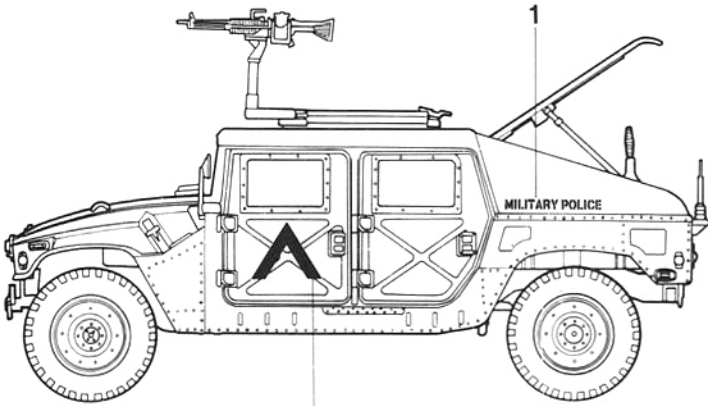

Paint Overall DESERT TAN

ENGLISH	FRENCH	GERMAN	SPANISH	ITALIAN
BLACK	NOIR	SCHWARZ	NEGRO	NERO
SILVER	ARGENT	SILBERN	PLATA	ARGENTO
GUNMETAL	METALLIC	METALLIC	METALICO	METALLICO
ALUMINUM	ALUMINUM	ALUMINUMFARBEN	ALUMINIO	ALLUMINIO
GRAY	GRIS	GRAU	GRIS	GRIGIO
WHITE	BLANCO	WEISS	BLANC	BIANCO
RED	ROUGE	ROT	ROJO	ROSSO
YELLOW	JAUNE	GELB	AMARILLO	GIALLO
GREEN	VERT	GRUN	VERDE	VERDE
BROWN	BRUN	BRAUN	MARRON	MARRONE
GOLD	DORE	GOLD	DORADO	ORO
AMBER	AMBRE	BERNSTEINFARBEN	AMBAR	AMBRA
GLOSS	LUSTRE	GLANZENDES	BRILLANTE	BRILLANTE
FLAT	TERNE	GLANZLOSES	APAGADO	OPACO

1350

ACADEMY

HOBBY MODEL KITS