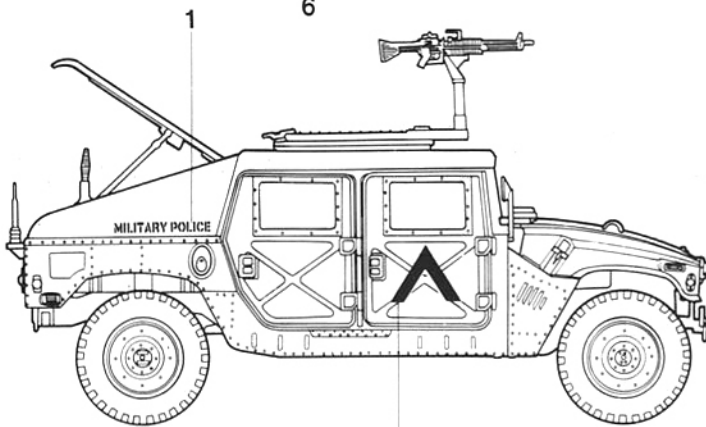

Paint Overall DESERT TAN

ENGLISH	FRENCH	GERMAN	SPANISH	ITALIAN
BLACK	NOIR	SCHWARZ	NEGRO	NERO
SILVER	ARGENT	SILBERN	PLATA	ARGENTO
GUNMETAL	METALLIC	METALLIC	METALICO	METALLICO
ALUMINUM	ALUMINUM	ALUMINUMFARBEN	ALUMINIO	ALLUMINIO
GRAY	GRIS	GRAU	GRIS	GRIGIO
WHITE	BLANCO	WEISS	BLANC	BIANCO
RED	ROUGE	ROT	ROJO	ROSSO
YELLOW	JAUNE	GELB	AMARILLO	GIALLO
GREEN	VERT	GRUN	VERDE	VERDE
BROWN	BRUN	BRAUN	MARRON	MARRONE
GOLD	DORE	GOLD	DORADO	ORO
AMBER	AMBRE	BERNSTEINFARBEN	AMBAR	AMBRA
GLOSS	LUSTRE	GLANZENDES	BRILLANTE	BRILLANTE
FLAT	TERNE	GLANZLOSES	APAGADO	OPACO

1350

ACADEMY

HOBBY MODEL KITS