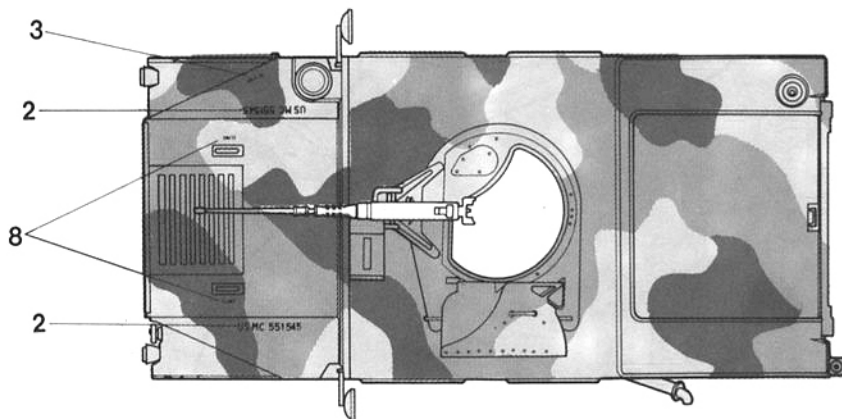

Gunner's Platform

5 Body side Assembly

6 Dashboard and Seats

Interior View

7 Hood and Doors

Front End Views

8 Wheels and Tires

9 Roof Gun Mount

Gun Mount and Hatch Views.

10 Machine Guns

11 Figure

12 Final Assembly

Rear Hatch Interior View

OLIVE DRAB or DESERT TAN

Painting and Decal Instructions (European 3 Color Scheme)

-  (Dark) FLAT BLACK
-  (Med) FLAT EARTH
-  (Light) FLAT OLIVE GREEN