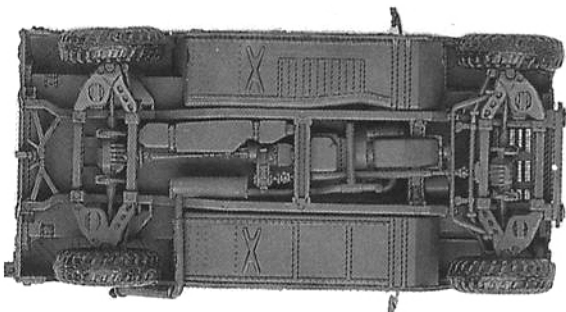

3

Repeat operation
 Répéter l'opération
 Vorgang wiederholen
 Ripetir la operacion
 Ripetere
 Repetir a operação
 Herhalen

1 Frame and Suspension

2 Engine and Driveline

Assembled Chassis

3 Fuel Tank

4 Interior

Gunner's Platform

5 Body side Assembly

6 Dashboard and Seats

Interior View

7 Hood and Doors

Front End Views

8 Wheels and Tires

9 Roof Gun Mount

Gun Mount and Hatch Views.

10 Machine Guns

11 Figure

12 Final Assembly

Rear Hatch Interior View

OLIVE DRAB or DESERT TAN

Painting and Decal Instructions (European 3 Color Scheme)

-  (Dark) FLAT BLACK
-  (Med) FLAT EARTH
-  (Light) FLAT OLIVE GREEN