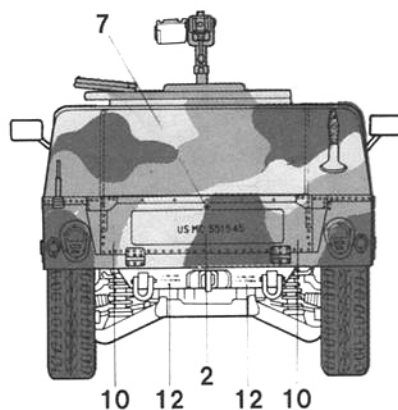

Gunner's Platform

5 Body side Assembly

6 Dashboard and Seats

Interior View

7 Hood and Doors

Front End Views

8 Wheels and Tires

9 Roof Gun Mount

Gun Mount and Hatch Views.

10 Machine Guns

11 Figure

12 Final Assembly

Rear Hatch Interior View

OLIVE DRAB or DESERT TAN

Painting and Decal Instructions (European 3 Color Scheme)

-  (Dark) FLAT BLACK
-  (Med) FLAT EARTH
-  (Light) FLAT OLIVE GREEN