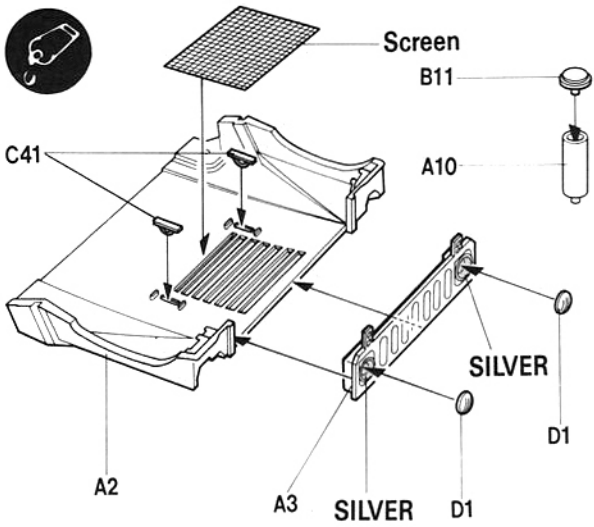

Gunner's Platform

5 Body side Assembly

6 Dashboard and Seats

Interior View

7 Hood and Doors

Front End Views

8 Wheels and Tires

9 Roof Gun Mount

Gun Mount and Hatch Views.

10 Machine Guns

11 Figure

12 Final Assembly

Rear Hatch Interior View

OLIVE DRAB or DESERT TAN

Painting and Decal Instructions (European 3 Color Scheme)

-  (Dark) FLAT BLACK
-  (Med) FLAT EARTH
-  (Light) FLAT OLIVE GREEN