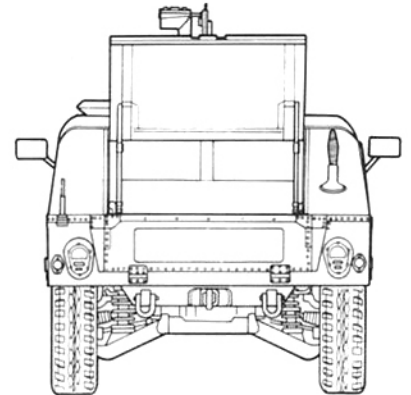

Paint Overall DESERT TAN

ENGLISH	FRENCH	GERMAN	SPANISH	ITALIAN
BLACK	NOIR	SCHWARZ	NEGRO	NERO
SILVER	ARGENT	SILBERN	PLATA	ARGENTO
GUNMETAL	METALLIC	METALLIC	METALICO	METALLICO
ALUMINUM	ALUMINUM	ALUMINUMFARBEN	ALUMINIO	ALLUMINIO
GRAY	GRIS	GRAU	GRIS	GRIGIO
WHITE	BLANCO	WEISS	BLANC	BIANCO
RED	ROUGE	ROT	ROJO	ROSSO
YELLOW	JAUNE	GELB	AMARILLO	GIALLO
GREEN	VERT	GRUN	VERDE	VERDE
BROWN	BRUN	BRAUN	MARRON	MARRONE
GOLD	DORE	GOLD	DORADO	ORO
AMBER	AMBRE	BERNSTEINFARBEN	AMBAR	AMBRA
GLOSS	LUSTRE	GLANZENDES	BRILLANTE	BRILLANTE
FLAT	TERNE	GLANZLOSES	APAGADO	OPACO

1350

ACADEMY

HOBBY MODEL KITS