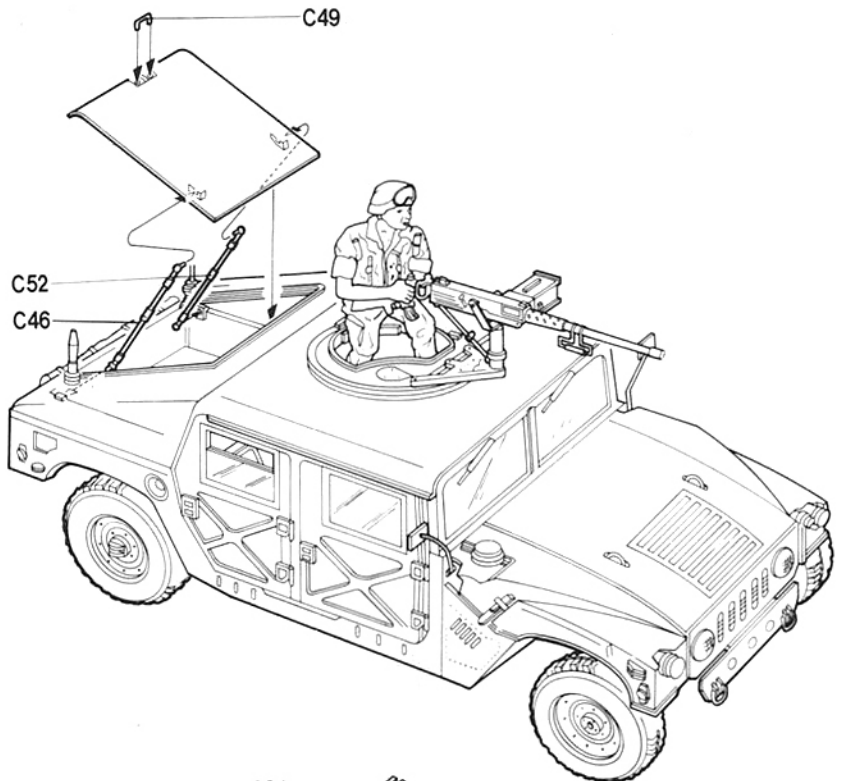

Gunner's Platform

5 Body side Assembly

6 Dashboard and Seats

Interior View

7 Hood and Doors

Front End Views

8 Wheels and Tires

9 Roof Gun Mount

Gun Mount and Hatch Views.

10 Machine Guns

11 Figure

12 Final Assembly

Rear Hatch Interior View

OLIVE DRAB or DESERT TAN

Painting and Decal Instructions (European 3 Color Scheme)

-  (Dark) FLAT BLACK
-  (Med) FLAT EARTH
-  (Light) FLAT OLIVE GREEN