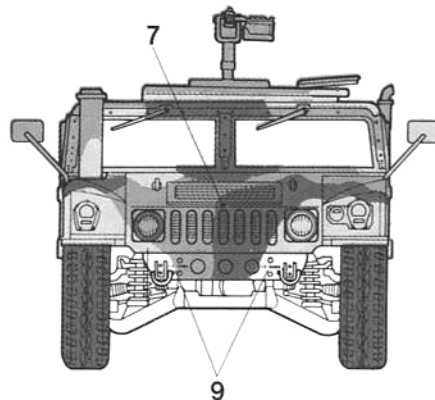

Gunner's Platform

5 Body side Assembly

6 Dashboard and Seats

Interior View

7 Hood and Doors

Front End Views

8 Wheels and Tires

9 Roof Gun Mount

Gun Mount and Hatch Views.

10 Machine Guns

11 Figure

12 Final Assembly

Rear Hatch Interior View

OLIVE DRAB or DESERT TAN

Painting and Decal Instructions (European 3 Color Scheme)

-  (Dark) FLAT BLACK
-  (Med) FLAT EARTH
-  (Light) FLAT OLIVE GREEN