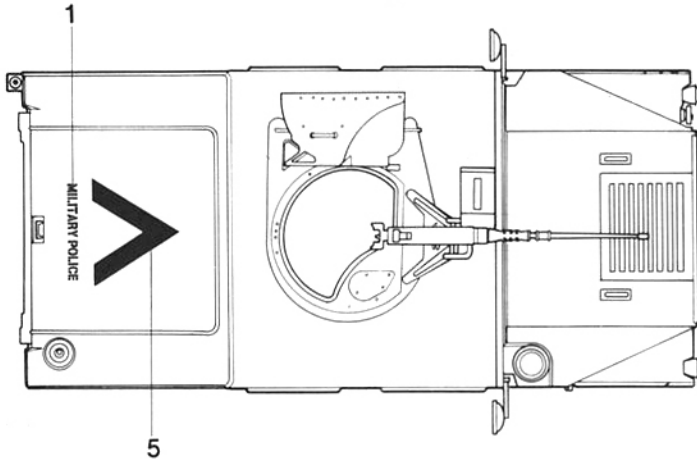

Paint Overall DESERT TAN

ENGLISH	FRENCH	GERMAN	SPANISH	ITALIAN
BLACK	NOIR	SCHWARZ	NEGRO	NERO
SILVER	ARGENT	SILBERN	PLATA	ARGENTO
GUNMETAL	METALLIC	METALLIC	METALICO	METALLICO
ALUMINUM	ALUMINUM	ALUMINUMFARBEN	ALUMINIO	ALLUMINIO
GRAY	GRIS	GRAU	GRIS	GRIGIO
WHITE	BLANCO	WEISS	BLANC	BIANCO
RED	ROUGE	ROT	ROJO	ROSSO
YELLOW	JAUNE	GELB	AMARILLO	GIALLO
GREEN	VERT	GRUN	VERDE	VERDE
BROWN	BRUN	BRAUN	MARRON	MARRONE
GOLD	DORE	GOLD	DORADO	ORO
AMBER	AMBRE	BERNSTEINFARBEN	AMBAR	AMBRA
GLOSS	LUSTRE	GLANZENDES	BRILLANTE	BRILLANTE
FLAT	TERNE	GLANZLOSES	APAGADO	OPACO

1350

ACADEMY

HOBBY MODEL KITS