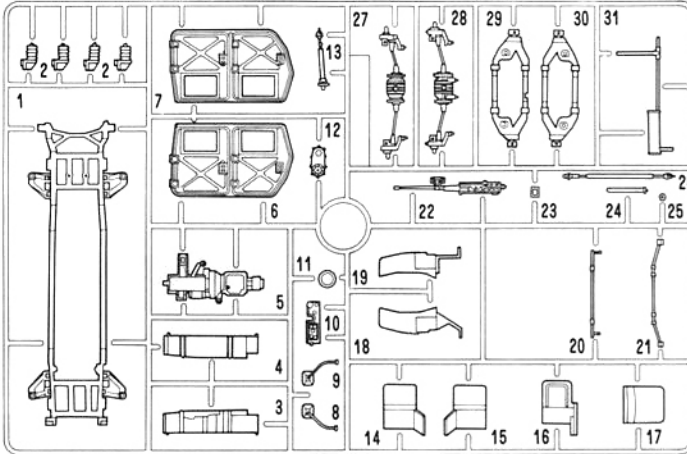

Gunner's Platform

5 Body side Assembly

6 Dashboard and Seats

Interior View

7 Hood and Doors

Front End Views

8 Wheels and Tires

9 Roof Gun Mount

Gun Mount and Hatch Views.

10 Machine Guns

11 Figure

12 Final Assembly

Rear Hatch Interior View

OLIVE DRAB or DESERT TAN

Painting and Decal Instructions (European 3 Color Scheme)

-  (Dark) FLAT BLACK
-  (Med) FLAT EARTH
-  (Light) FLAT OLIVE GREEN

1350

ACADEMY

HOBBY MODEL KITS

Parts Locating Diagram

A

D

(4) Tires
(1) Screen
(1) Decal

B