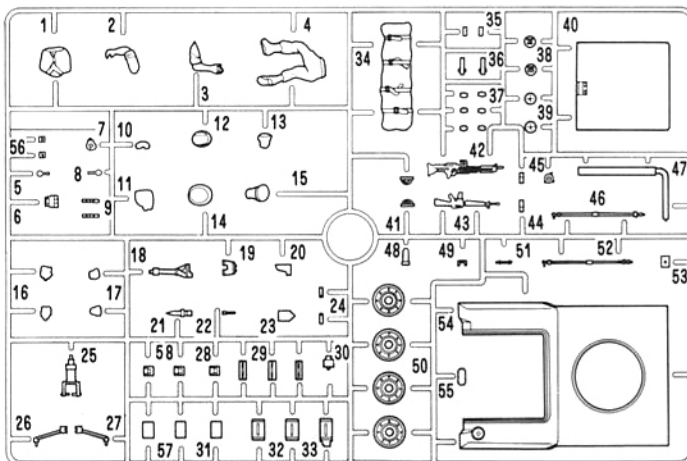

Parts Locating Diagram

A

D

(4) Tires
(1) Screen
(1) Decal

B

C

1350