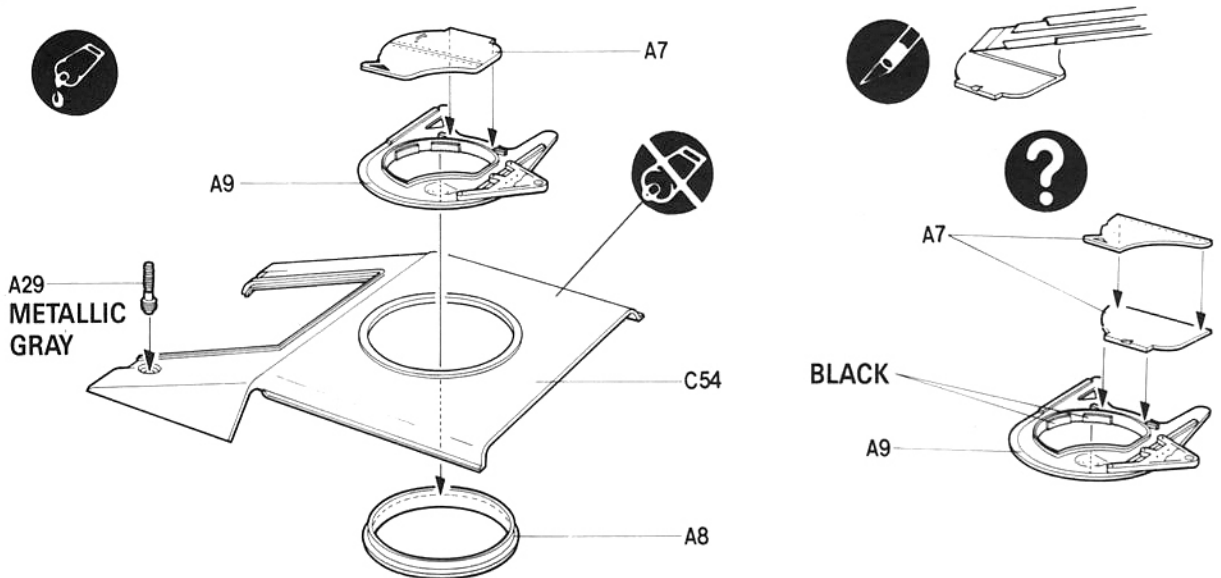

Gunner's Platform

5 Body side Assembly

6 Dashboard and Seats

Interior View

7 Hood and Doors

Front End Views

8 Wheels and Tires

9 Roof Gun Mount

Gun Mount and Hatch Views.

10 Machine Guns

11 Figure

12 Final Assembly

Rear Hatch Interior View

OLIVE DRAB or DESERT TAN

Painting and Decal Instructions (European 3 Color Scheme)

-  (Dark) FLAT BLACK
-  (Med) FLAT EARTH
-  (Light) FLAT OLIVE GREEN