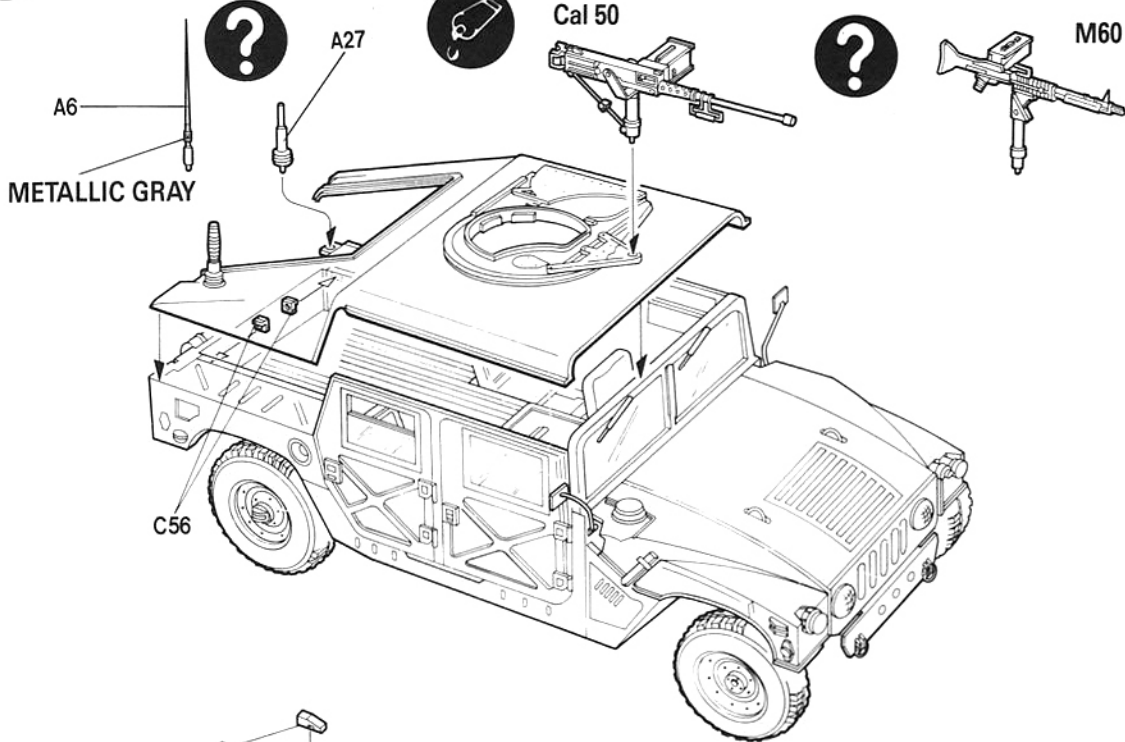

Gunner's Platform

5 Body side Assembly

6 Dashboard and Seats

Interior View

7 Hood and Doors

Front End Views

8 Wheels and Tires

9 Roof Gun Mount

Gun Mount and Hatch Views.

10 Machine Guns

11 Figure

12 Final Assembly

Rear Hatch Interior View

OLIVE DRAB or DESERT TAN

Painting and Decal Instructions (European 3 Color Scheme)

-  (Dark) FLAT BLACK
-  (Med) FLAT EARTH
-  (Light) FLAT OLIVE GREEN