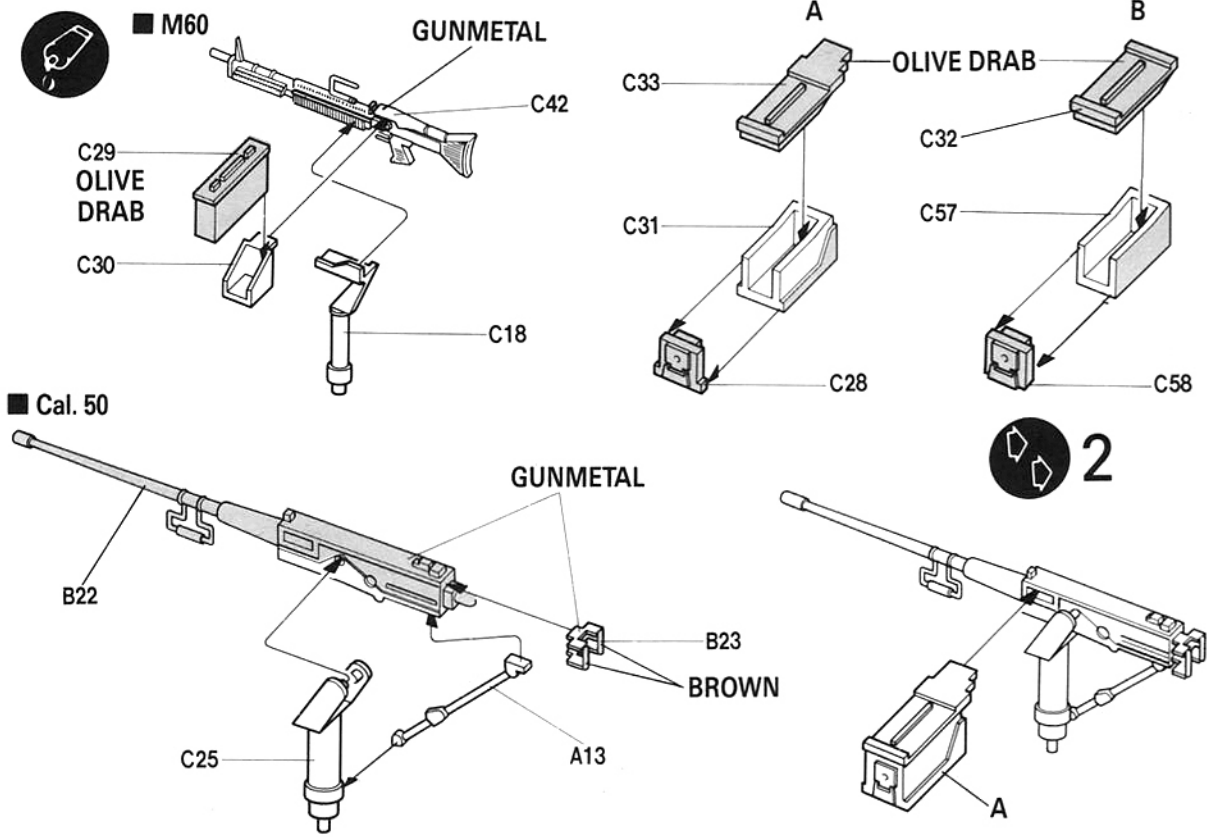

Gunner's Platform

5 Body side Assembly

6 Dashboard and Seats

Interior View

7 Hood and Doors

Front End Views

8 Wheels and Tires

9 Roof Gun Mount

Gun Mount and Hatch Views.

10 Machine Guns

11 Figure

12 Final Assembly

Rear Hatch Interior View

OLIVE DRAB or DESERT TAN

Painting and Decal Instructions (European 3 Color Scheme)

-  (Dark) FLAT BLACK
-  (Med) FLAT EARTH
-  (Light) FLAT OLIVE GREEN