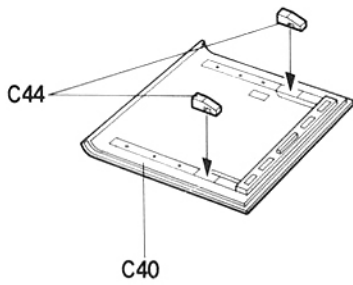

Gunner's Platform

5 Body side Assembly

6 Dashboard and Seats

Interior View

7 Hood and Doors

Front End Views

8 Wheels and Tires

9 Roof Gun Mount

Gun Mount and Hatch Views.

10 Machine Guns

11 Figure

12 Final Assembly

Rear Hatch Interior View

OLIVE DRAB or DESERT TAN

Painting and Decal Instructions (European 3 Color Scheme)

-  (Dark) FLAT BLACK
-  (Med) FLAT EARTH
-  (Light) FLAT OLIVE GREEN