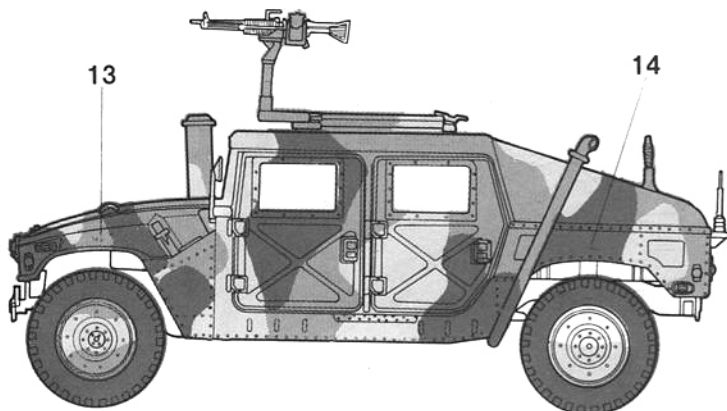

Gunner's Platform

5 Body side Assembly

6 Dashboard and Seats

Interior View

7 Hood and Doors

Front End Views

8 Wheels and Tires

9 Roof Gun Mount

Gun Mount and Hatch Views.

10 Machine Guns

11 Figure

12 Final Assembly

Rear Hatch Interior View

OLIVE DRAB or DESERT TAN

Painting and Decal Instructions (European 3 Color Scheme)

-  (Dark) FLAT BLACK
-  (Med) FLAT EARTH
-  (Light) FLAT OLIVE GREEN