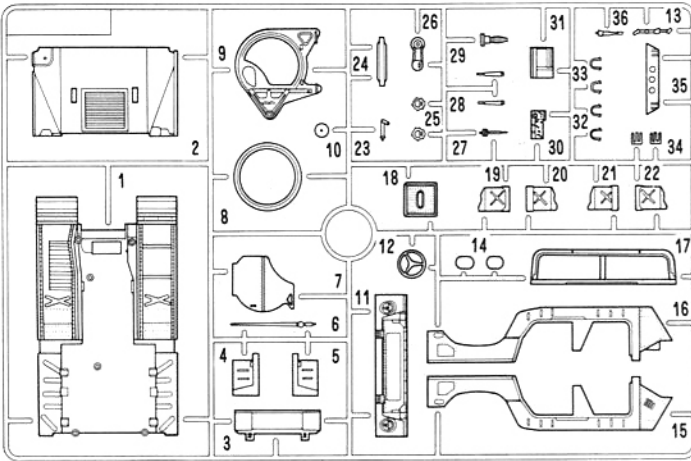

Gunner's Platform

5 Body side Assembly

6 Dashboard and Seats

Interior View

7 Hood and Doors

Front End Views

8 Wheels and Tires

9 Roof Gun Mount

Gun Mount and Hatch Views.

10 Machine Guns

11 Figure

12 Final Assembly

Rear Hatch Interior View

OLIVE DRAB or DESERT TAN

Painting and Decal Instructions (European 3 Color Scheme)

-  (Dark) FLAT BLACK
-  (Med) FLAT EARTH
-  (Light) FLAT OLIVE GREEN

1350

ACADEMY

HOBBY MODEL KITS

Parts Locating Diagram

A

D

(4) Tires
(1) Screen
(1) Decal

B