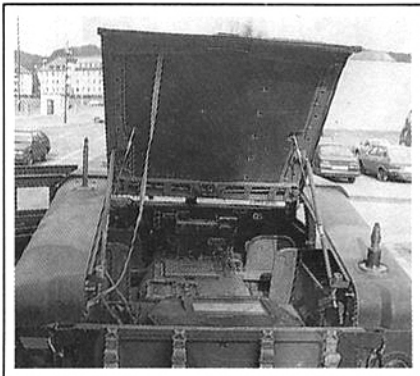

Gunner's Platform

5 Body side Assembly

6 Dashboard and Seats

Interior View

7 Hood and Doors

Front End Views

8 Wheels and Tires

9 Roof Gun Mount

Gun Mount and Hatch Views.

10 Machine Guns

11 Figure

12 Final Assembly

Rear Hatch Interior View

OLIVE DRAB or DESERT TAN

Painting and Decal Instructions (European 3 Color Scheme)

-  (Dark) FLAT BLACK
-  (Med) FLAT EARTH
-  (Light) FLAT OLIVE GREEN