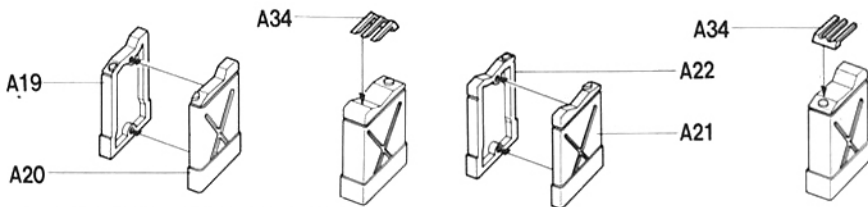

Gun Mount and Hatch Views.

10 Machine Guns

11 Figure

12 Final Assembly

Rear Hatch Interior View

OLIVE DRAB or DESERT TAN

Painting and Decal Instructions (European 3 Color Scheme)

-  (Dark) FLAT BLACK
-  (Med) FLAT EARTH
-  (Light) FLAT OLIVE GREEN