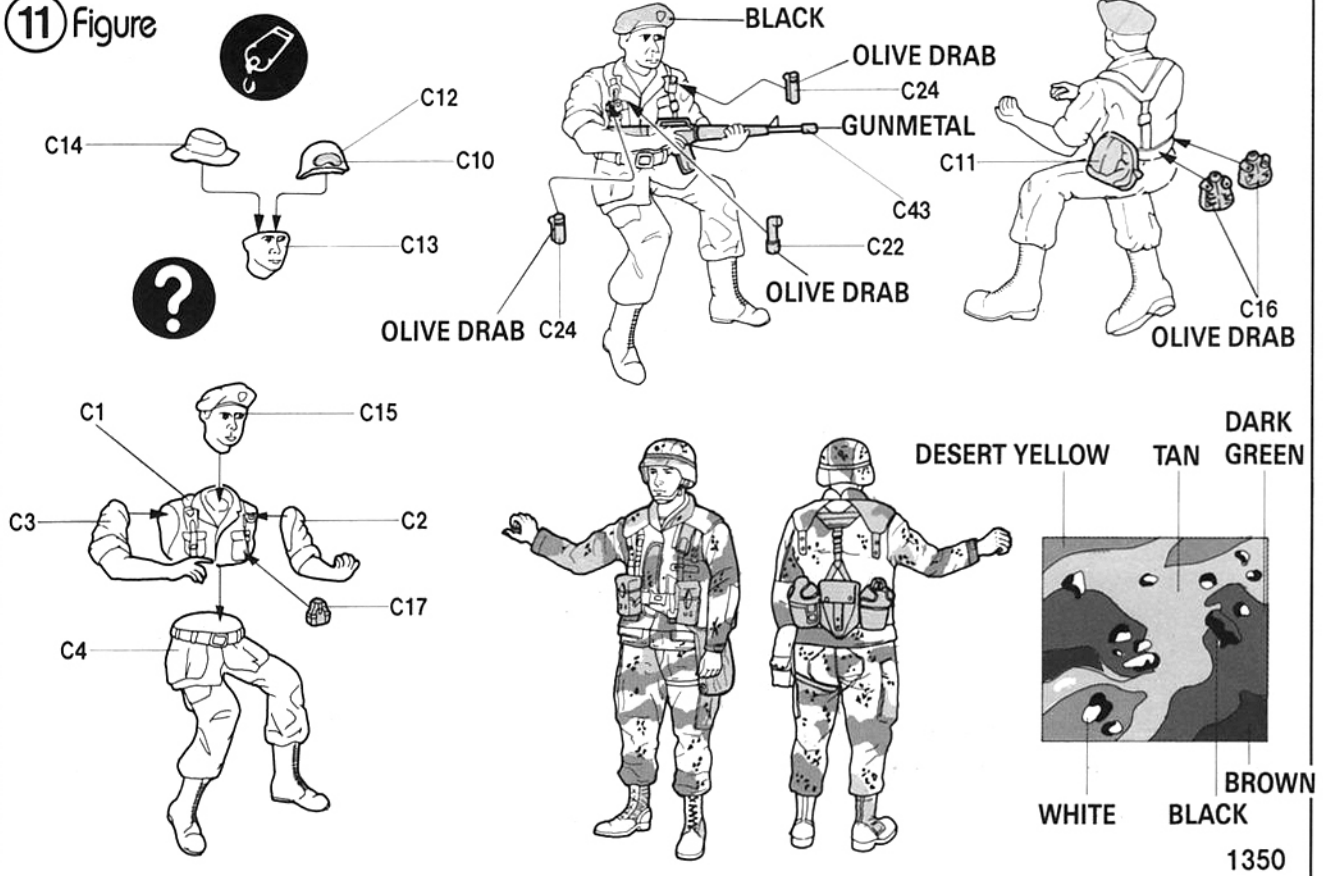

Gunner's Platform

5 Body side Assembly

6 Dashboard and Seats

Interior View

7 Hood and Doors

Front End Views

8 Wheels and Tires

9 Roof Gun Mount

Gun Mount and Hatch Views.

10 Machine Guns

11 Figure

12 Final Assembly

Rear Hatch Interior View

OLIVE DRAB or DESERT TAN

Painting and Decal Instructions (European 3 Color Scheme)

-  (Dark) FLAT BLACK
-  (Med) FLAT EARTH
-  (Light) FLAT OLIVE GREEN

Paint Overall DESERT TAN

ENGLISH	FRENCH	GERMAN	SPANISH	ITALIAN
BLACK	NOIR	SCHWARZ	NEGRO	NERO
SILVER	ARGENT	SILBERN	PLATA	ARGENTO
GUNMETAL	METALLIC	METALLIC	METALICO	METALLICO
ALUMINUM	ALUMINUM	ALUMINUMFARBEN	ALUMINIO	ALLUMINIO
GRAY	GRIS	GRAU	GRIS	GRIGIO
WHITE	BLANCO	WEISS	BLANC	BIANCO
RED	ROUGE	ROT	ROJO	ROSSO
YELLOW	JAUNE	GELB	AMARILLO	GIALLO
GREEN	VERT	GRUN	VERDE	VERDE
BROWN	BRUN	BRAUN	MARRON	MARRONE
GOLD	DORE	GOLD	DORADO	ORO
AMBER	AMBRE	BERNSTEINFARBEN	AMBAR	AMBRA
GLOSS	LUSTRE	GLANZENDES	BRILLANTE	BRILLANTE
FLAT	TERNE	GLANZLOSES	APAGADO	OPACO