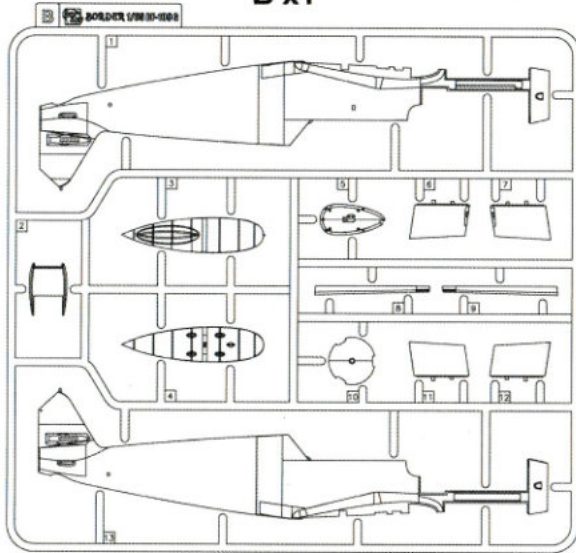

Border

MESSERSCHMITT Bf109 G-6

w/WGr.21&Full engine and weapon interior メッサーシュミット Bf 109G6 SON 2020

● READY TO ASSEMBLE PRECISION MODEL KIT ● MODELING SKILLS HELPFUL IF UNDER 14 YEARS OF AGE ● MODEL MAY VARY FROM IMAGE ON BOX ● CEMENT AND PAINT NOT INCLUDED

- ◆ PE PARTS INCLUDED.
- ◆ FULL INTERIOR OF ENGINE.
- ◆ TRANSPARENT ENGINE COVER.
- ◆ TRANSPARENT GUN BAY WITH FULL INTERIOR OF GUN.
- ◆ 2 SCHEMES OF CAMOUFLAGES.

部品圖
Part List

B x1

C x1

A x1

C x2

D x1

E x1