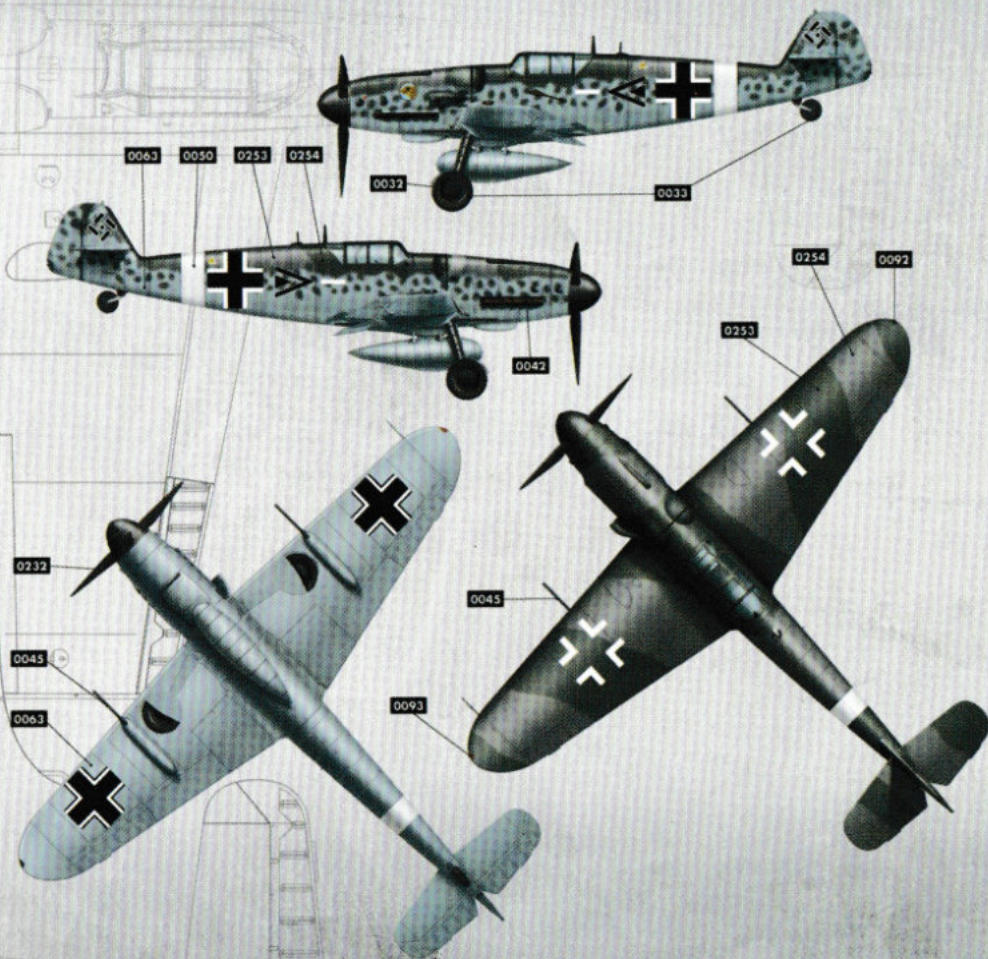

PAINTING AND MARKING GUIDE

BORDER MODEL REF: XXXX Bf109-G6 Karl Rammelt

A.MIG-0032 Matt Black	A.MIG-0033 Rubber & Tire	A.MIG-0042 Old Rust	A.MIG-0045 Gun Metal
A.MIG-0050 Matt White	A.MIG-0092 Crystal Green	A.MIG-0093 Crystal Red	RLM 76 Pale Grey
RLM 70 Schwartzgrün	RLM 74 Graugrün	RLM 75 Grauviolett	

WEATHERING STEPS WITH AMMO PRODUCTS

1 COCKPIT A.MIG-0218 RLM 66 Schwartzgrau	3 PLW RLM76 A.MIG-1612 Panel Line Wash Blue Grey	5 PLW RLM75 A.MIG-1611 Panel Line Wash Black Night	7 SHADERS RLM74 A.MIG-0086 Dark Green Shader	9 PIGMENTS A.MIG-3011 Airfield Dust
2 INTERIOR WASH A.MIG-1008 Dark Wash	4 PLW RLM74 A.MIG-1612 Panel Line Wash Green Brown	6 SHADERS RLM76 A.MIG-0081 Marine Blue Shader	8 SHADERS RLM75 A.MIG-0057 Navy Grey Shader	10 FUEL STAINS A.MIG-1253 Smoking/sootier Green

PAINTING AND MARKING GUIDE

BORDER MODEL REF: XXXX Bf109-G6 Rocket

A.MIG-0032 Matt Black	A.MIG-0033 Rubber & Tire	A.MIG-0042 Old Rust	A.MIG-0045 Gun Metal
A.MIG-0050 Matt White	A.MIG-0092 Crystal Green	A.MIG-0093 Crystal Red	RLM 76 Pale Grey
A.MIG-0125 RLM 04 GELB Gold Yellow	RLM 70 Schwartzgrün	RLM 74 Graugrün	RLM 75 Grauviolett