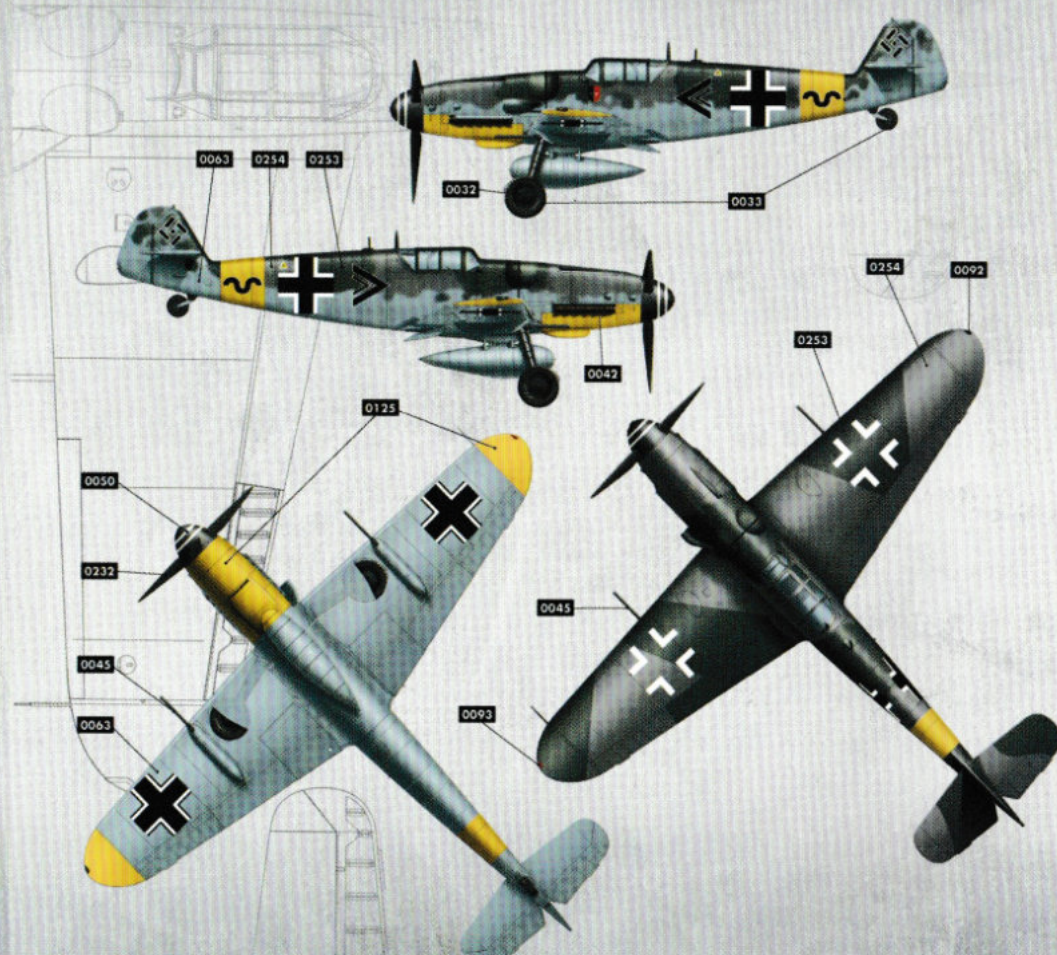

WEATHERING STEPS WITH AMMO PRODUCTS

1 COCKPIT A.MIG-0218 RLM 66 Schwartzgrau	3 PLW RLM76 A.MIG-1613 Panel Line Wash Blue Grey	5 PLW RLM75 A.MIG-1611 Panel Line Wash Black Night	7 SHADERS RLM74 A.MIG-0806 Dark Green Shader	9 PIGMENTS A.MIG-3011 Airfield Dust
2 INTERIOR WASH A.MIG-1008 Dark Wash	4 PLW RLM74 A.MIG-1612 Panel Line Wash Green Brown	6 SHADERS RLM76 A.MIG-0801 Marine Blue Shader	8 SHADERS RLM75 A.MIG-0807 Navy Grey Shader	10 FUEL STAINS A.MIG-1253 Stovingsbrauner Öl