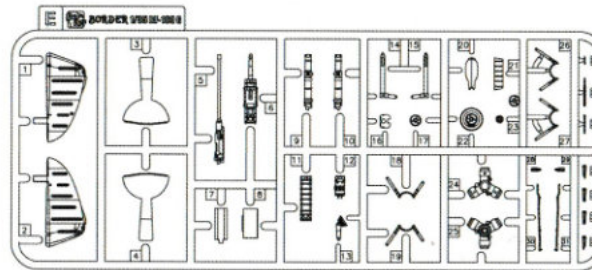

Border

MESSERSCHMITT Bf109 G-6

w/WGr.21&Full engine and weapon interior メッサーシュミット Bf 109G6 SON 2020

● READY TO ASSEMBLE PRECISION MODEL KIT ● MODELING SKILLS HELPFUL IF UNDER 14 YEARS OF AGE ● MODEL MAY VARY FROM IMAGE ON BOX ● CEMENT AND PAINT NOT INCLUDED

- ◆ PE PARTS INCLUDED.
- ◆ FULL INTERIOR OF ENGINE.
- ◆ TRANSPARENT ENGINE COVER.
- ◆ TRANSPARENT GUN BAY WITH FULL INTERIOR OF GUN.
- ◆ 2 SCHEMES OF CAMOUFLAGES.

部品圖
Part List

B x1

C x1

A x1

C x2

D x1

E x1

H x2

F x2

PE*1

1

2

3

4

5