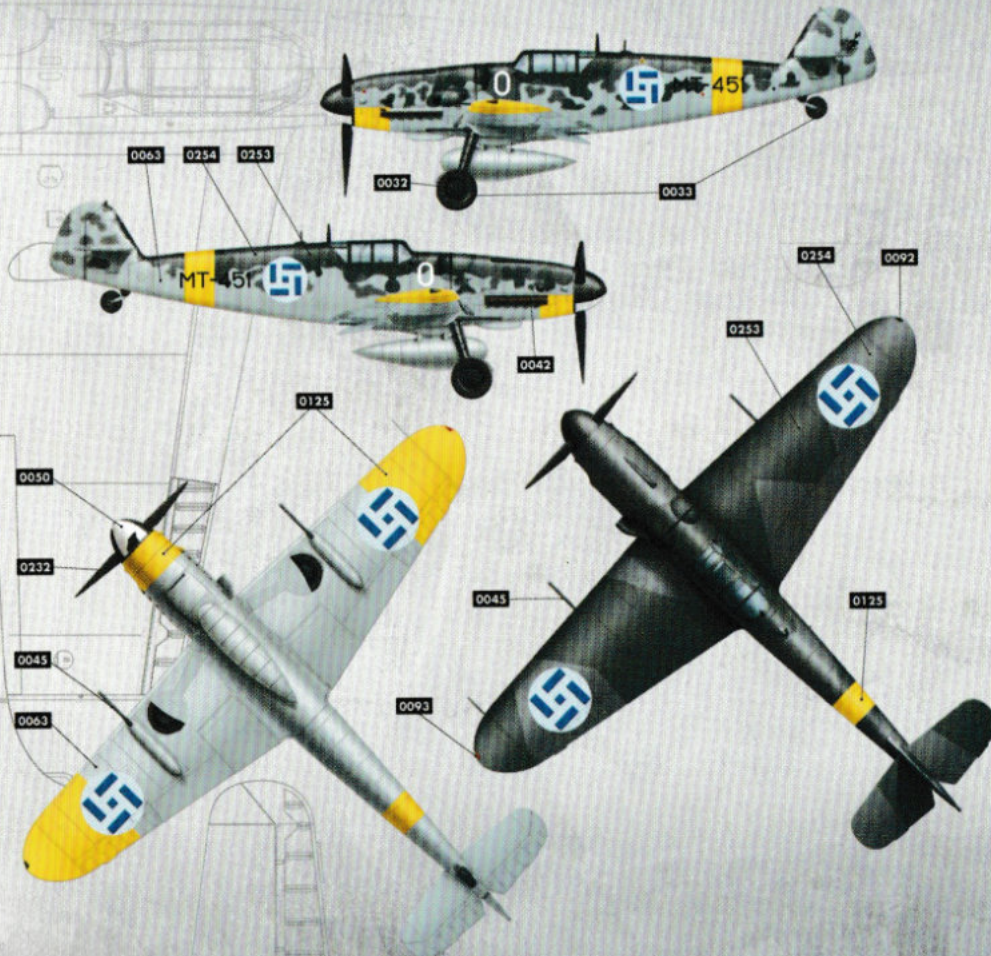

MESSERSCHMITT

Bf-109 G-6

注意：以下的涂装说明中的水贴并不附带在套件中，这些只是用来参考的涂装。

Note:
The following 6 types of MARKING decals are not necessarily included in the kit. It's just a random reference painting

PAINTING AND MARKING GUIDE

BORDER MODEL REF: XXXX Bf109-G6 Finland

A.MIG-0032 Matt Black	A.MIG-0033 Rubber & Tires	A.MIG-0042 Old Rust	A.MIG-0045 Gun Metal
A.MIG-0050 Matt White	A.MIG-0092 Crystal Green	A.MIG-0093 Crystal Red	RLM 76 Pale Grey
RLM 04 GELB Gold Yellow	A.MIG-0232 Schwartzgrün	A.MIG-0253 Graugrün	A.MIG-0254 Grauviolett

WEATHERING STEPS WITH AMMO PRODUCTS

1 COCKPIT A.MIG-0218 RLM 66 Schwartzgrau	3 PLW RLM76 A.MIG-1613 Panel Line Wash Blue Grey	5 SHADERS RLM74 A.MIG-1611 Panel Line Wash Black Night	7 SHADERS RLM74 A.MIG-0806 Dark Green Shader	9 PIGMENTS A.MIG-3011 Airfield Dust
2 INTERIOR WASH A.MIG-1008 Dark Wash	4 PLW RLM74 A.MIG-1612 Panel Line Wash Green Brown	6 SHADERS RLM76 A.MIG-0861 Marine Blue Shader	8 SHADERS RLM76 A.MIG-0857 Navy Grey Shader	10 FUEL STAINS A.MIG-1253 Streaky/Jetfuel Drips

MESSERSCHMITT

Bf-109 G-6

PAINTING AND MARKING GUIDE

BORDER MODEL REF: XXXX Bf109-G6 German

A.MIG-0032 Matt Black	A.MIG-0033 Rubber & Tires	A.MIG-0042 Old Rust	A.MIG-0045 Gun Metal
A.MIG-0050 Matt White	A.MIG-0092 Crystal Green	A.MIG-0093 Crystal Red	A.MIG-0075 Stone Grey
RLM 04 GELB Gold Yellow	A.MIG-0218 Schwartzgrau	RLM 66 Schwartzgrau