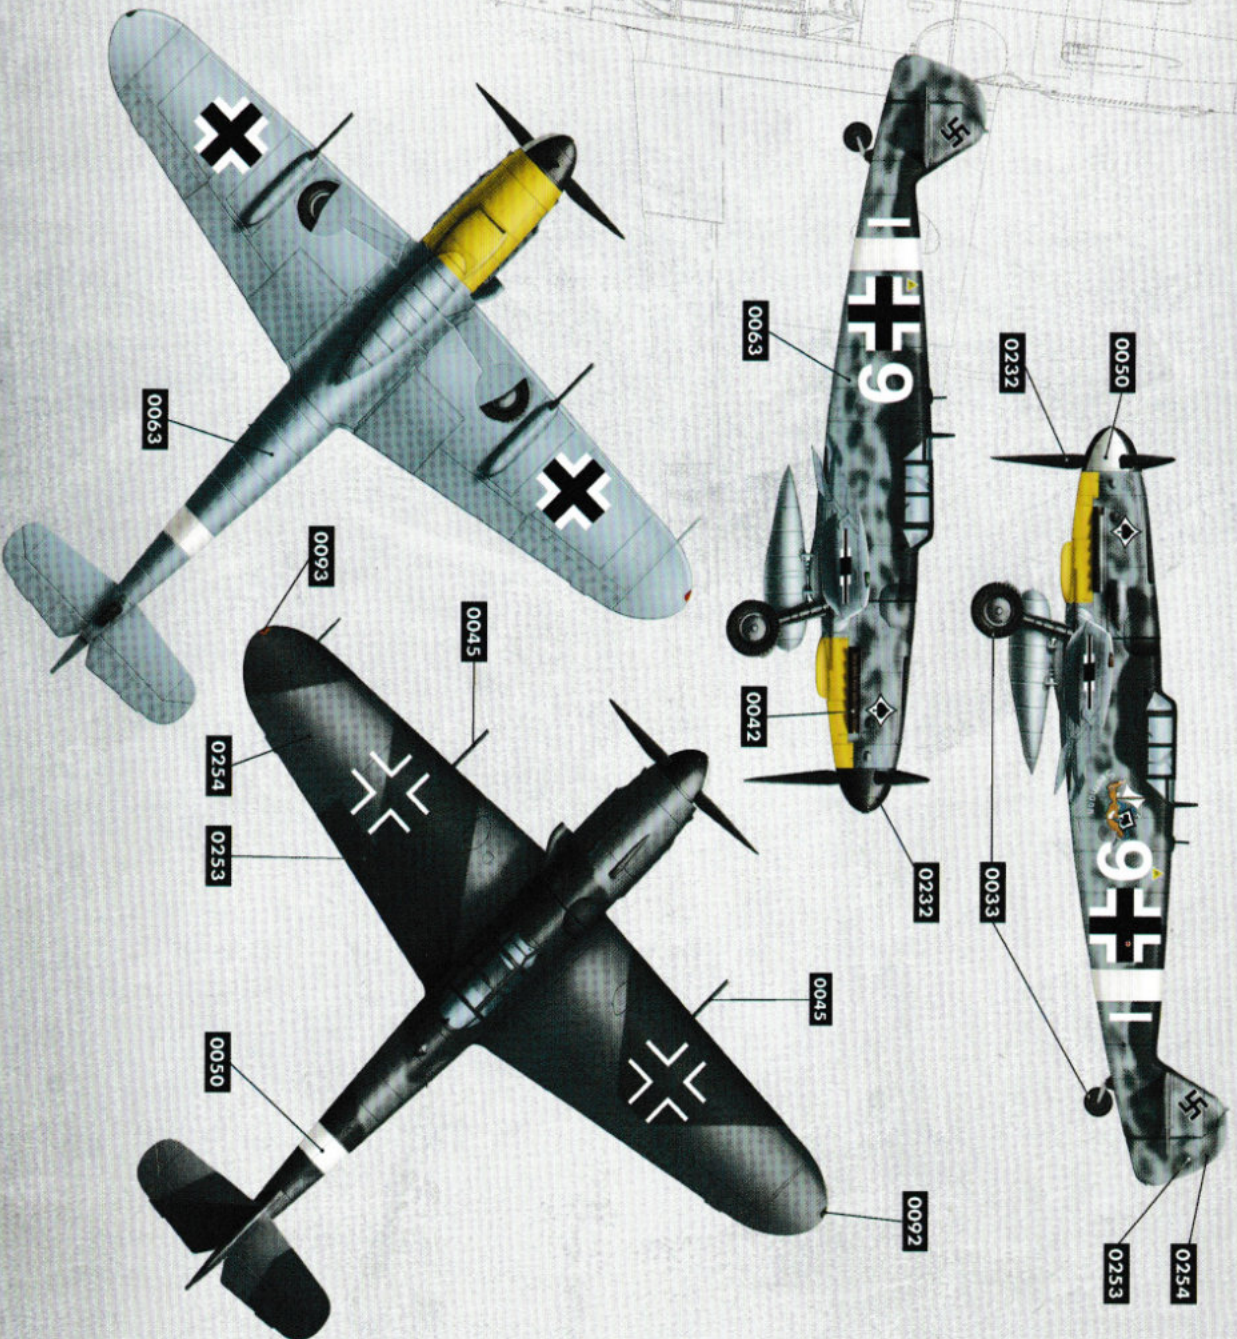

MESSERSCHMITT BF 109

PAINTING AND MARKING GUIDE

BORDER MODEL REF: BF-001 Messerschmitt BF109-G6 JG53

A.MIG-0033 Rubber & Tires	A.MIG-0232 Schwarzgrün	A.MIG-0060 Matt white	A.MIG-0045 Gun Metal
A.MIG-0063 RLM 76 Pale Grey	A.MIG-0126 RLM104 Gold Gold Yellow	A.MIG-0254 RLM 75 Grauviolett	A.MIG-0253 RLM 74 Graugrün
A.MIG-0092 Crystal Green	A.MIG-0093 Crystal Red	A.MIG-0042 Old Rust	

WEATHERING STEPS WITH AMMO PRODUCTS

1 COCKPIT	3 PUV RLM76	5 PUV RLM75	7 SHADERS RLM74	9 PIGMENTS
A.MIG-0218 SCHWARTZGRAU	A.MIG-1613 Blue Grey	A.MIG-1611 Black Night	A.MIG-0866 Dark Green Shader	A.MIG-3011 Airfield Dust
2 INTERIOR WASH	4 PUV RLM74	6 SHADERS RLM76	8 SHADERS RLM75	10 FINE STAINS
A.MIG-1008 Dark Wash	A.MIG-1612 Panel Line Wash Green Brown	A.MIG-0861 Marine Blue Shader	A.MIG-0857 Navy Grey Shader	A.MIG-1253 Streakingbrusher Grim