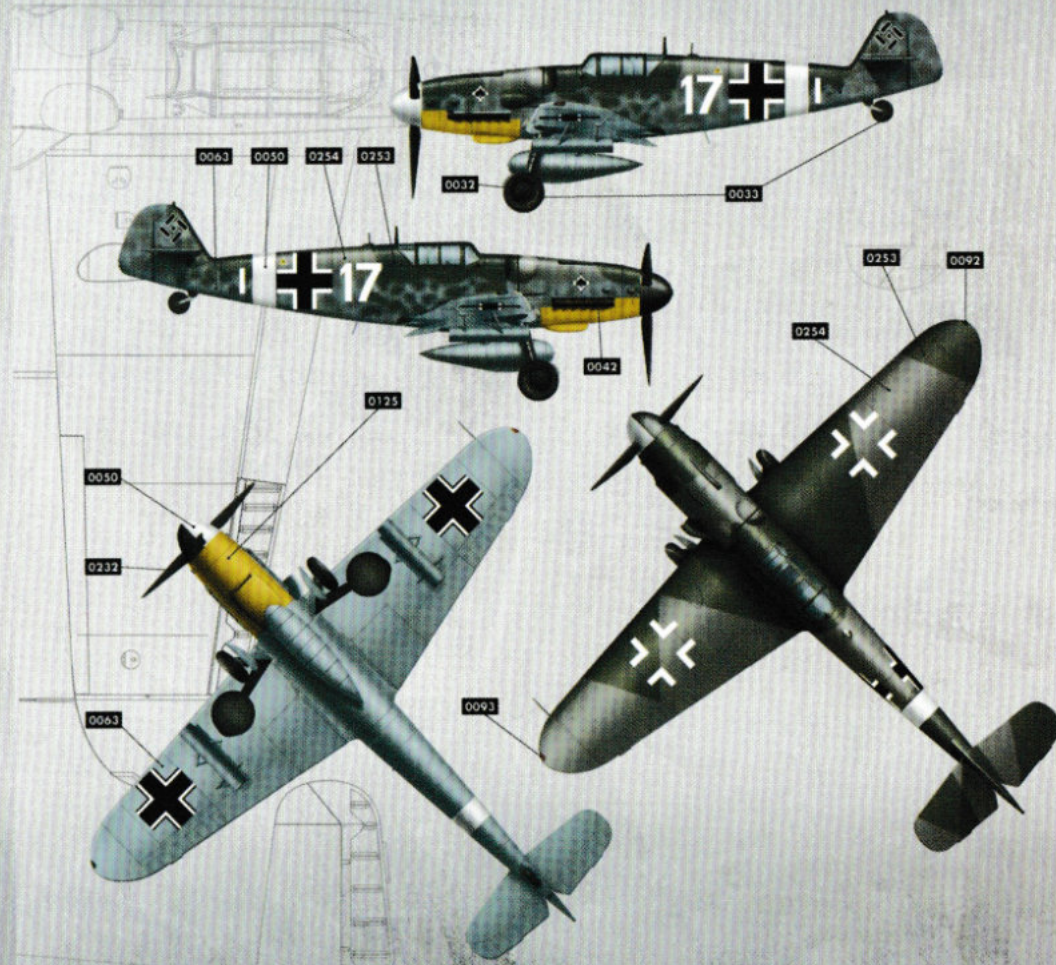

WEATHERING STEPS WITH AMMO PRODUCTS

1 COCKPIT A.MIG-0218 RLM 66 Schwartzgrau	3 PLW RLM76 A.MIG-1612 Panel Line Wash Blue Grey	5 PLW RLM75 A.MIG-1611 Panel Line Wash Black Night	7 SHADERS RLM74 A.MIG-0086 Dark Green Shader	9 PIGMENTS A.MIG-3011 Airfield Dust
2 INTERIOR WASH A.MIG-1008 Dark Wash	4 PLW RLM74 A.MIG-1612 Panel Line Wash Green Brown	6 SHADERS RLM76 A.MIG-0081 Marine Blue Shader	8 SHADERS RLM75 A.MIG-0057 Navy Grey Shader	10 FUEL STAINS A.MIG-1253 Smoking/sootier Green