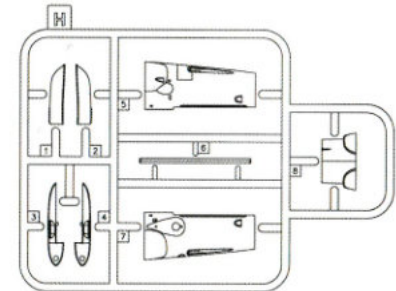

Border

MESSERSCHMITT Bf109 G-6

w/WGr.21&Full engine and weapon interior メッサーシュミット Bf 109G6 SON 2020

● READY TO ASSEMBLE PRECISION MODEL KIT ● MODELING SKILLS HELPFUL IF UNDER 14 YEARS OF AGE ● MODEL MAY VARY FROM IMAGE ON BOX ● CEMENT AND PAINT NOT INCLUDED

- ◆ PE PARTS INCLUDED.
- ◆ FULL INTERIOR OF ENGINE.
- ◆ TRANSPARENT ENGINE COVER.
- ◆ TRANSPARENT GUN BAY WITH FULL INTERIOR OF GUN.
- ◆ 2 SCHEMES OF CAMOUFLAGES.

部品圖
Part List

B x1

C x1

A x1

C x2

D x1

E x1

H x2

F x2

PE*1

1

2

3

4

5