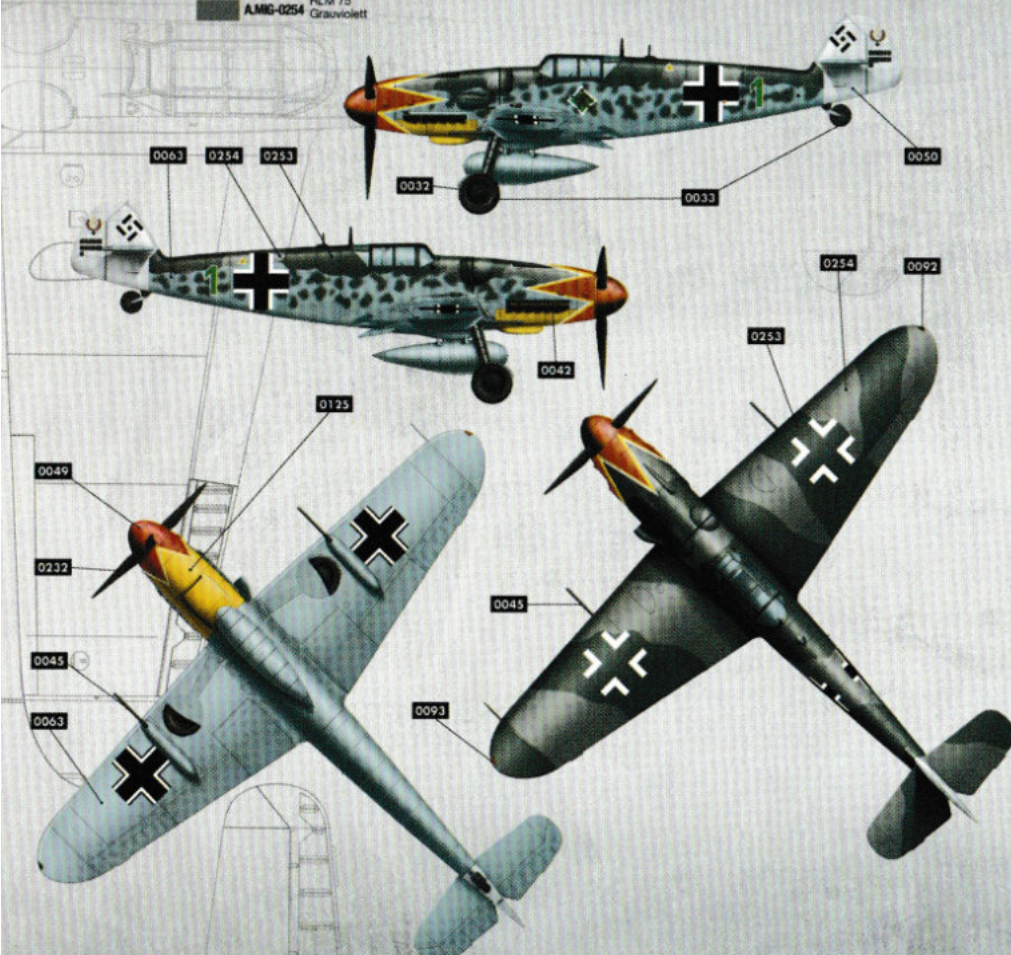

PAINTING AND MARKING GUIDE

BORDER MODEL REF: XXXX BF109-G6 GRAF

A.MIG-0032 Matt Black	A.MIG-0033 Rubber & Tires	A.MIG-0042 Old Rust	A.MIG-0045 Gun Metal
A.MIG-0049 Red	A.MIG-0050 Matt White	A.MIG-0092 Crystal Green	A.MIG-0093 Crystal Red
A.MIG-0063 RLM 76 Pale Grey	A.MIG-0125 RLM 04 GELB Gold Yellow	A.MIG-0232 RLM 70 Schwartzgrün	A.MIG-0253 RLM 74 Graugrün
A.MIG-0254 RLM 75 Grauviolett			

WEATHERING STEPS WITH AMMO PRODUCTS

1 COCKPIT A.MIG-0218 RLM 66 Schwartzgrau	3 PLW RLM76 A.MIG-1613 Panel Line Wash Blue Grey	5 PLW RLM75 A.MIG-1611 Panel Line Wash Black Night	7 SHADERS RLM74 A.MIG-0806 Dark Green Shader	9 PIGMENTS A.MIG-3011 Airfield Dust
2 INTERIOR WASH A.MIG-1008 Dark Wash	4 PLW RLM74 A.MIG-1612 Panel Line Wash Green Brown	6 SHADERS RLM76 A.MIG-0801 Marine Blue Shader	8 SHADERS RLM75 A.MIG-0807 Navy Grey Shader	10 FUEL STAINS A.MIG-1253 Stovingsbrauner Öl

PAINTING AND MARKING GUIDE

BORDER MODEL REF: XXXX BF109-G6 Günther Rall

A.MIG-0032 Matt Black	A.MIG-0033 Rubber & Tires	A.MIG-0042 Old Rust	A.MIG-0045 Gun Metal
A.MIG-0050 Matt White	A.MIG-0092 Crystal Green	A.MIG-0093 Crystal Red	A.MIG-0063 RLM 76 Pale Grey
A.MIG-0125 RLM 04 GELB Gold Yellow	A.MIG-0232 RLM 70 Schwartzgrün	A.MIG-0253 RLM 74 Graugrün	A.MIG-0254 RLM 75 Grauviolett