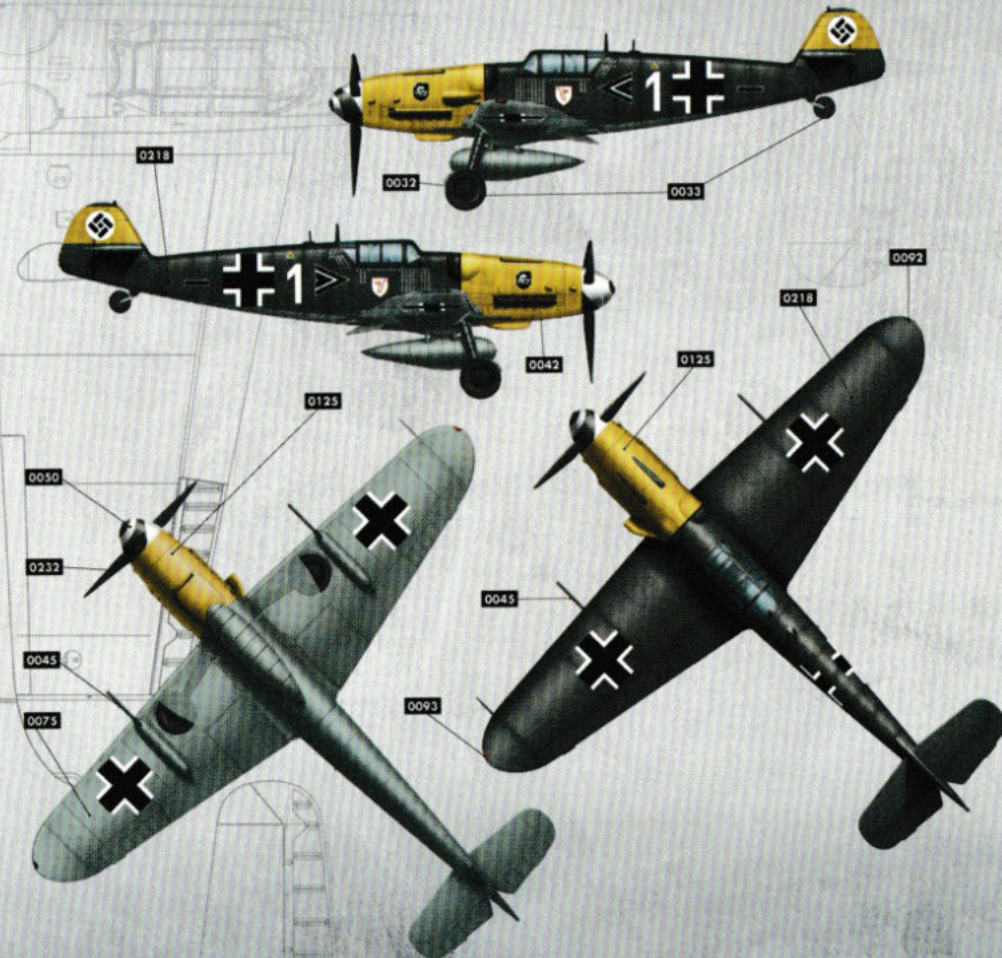

WEATHERING STEPS WITH AMMO PRODUCTS

1 COCKPIT A.MIG-0218 RLM 66 Schwartzgrau	3 PLW LOW A.MIG-1002 Panel Line Wash Blue Grey	5 SHADERS LOW A.MIG-0857 Navy Grey Shader	7 PIGMENTS A.MIG-3011 Airfield Dust
2 INTERIOR WASH A.MIG-1008 Dark Wash	4 PLW UPPER A.MIG-1611 Panel Line Wash Black Night	6 SHADERS UPPER A.MIG-0808 Ash Black Shader	8 FUEL STAINS A.MIG-1253 Streaky/Jetfuel Drips