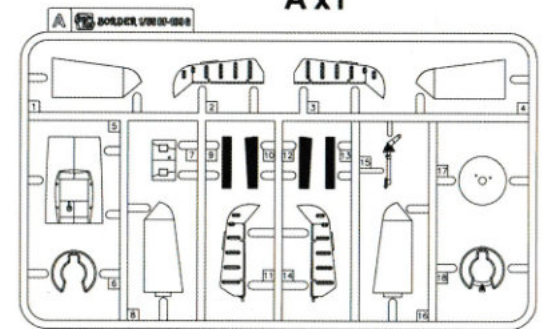

Border

MESSERSCHMITT Bf109 G-6

w/WGr.21&Full engine and weapon interior メッサーシュミット Bf 109G6 SON 2020

● READY TO ASSEMBLE PRECISION MODEL KIT ● MODELING SKILLS HELPFUL IF UNDER 14 YEARS OF AGE ● MODEL MAY VARY FROM IMAGE ON BOX ● CEMENT AND PAINT NOT INCLUDED

- ◆ PE PARTS INCLUDED.
- ◆ FULL INTERIOR OF ENGINE.
- ◆ TRANSPARENT ENGINE COVER.
- ◆ TRANSPARENT GUN BAY WITH FULL INTERIOR OF GUN.
- ◆ 2 SCHEMES OF CAMOUFLAGES.

部品圖
Part List

B x1

C x1

A x1

C x2

D x1

E x1