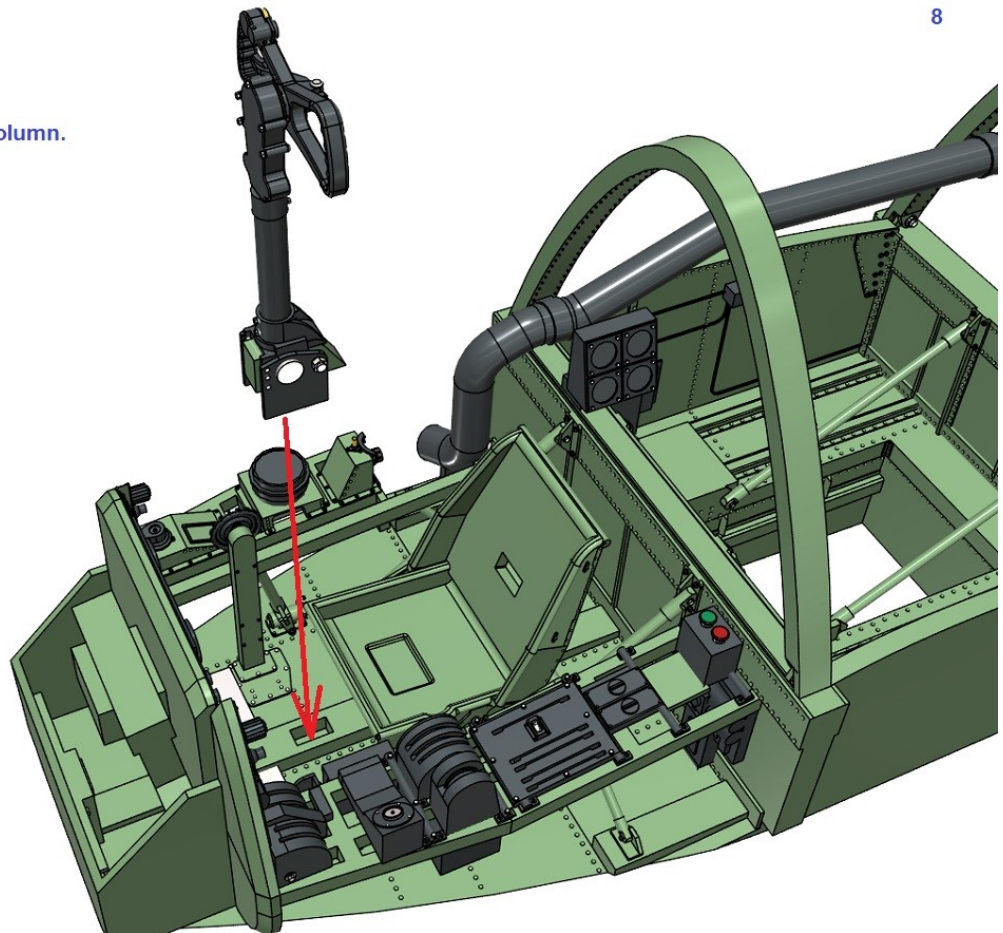

4

Install pilot's seat.

Install aileron trimming tab control.

Install hydraulic hand pump.

Install elevator
timing tab
control.

Install control column.

Install radio rack.

Install TR.9D radio.

1. Remove any locator tabs and raised surface detailing from the interior cockpit area of your Revell kit's starboard fuselage half (part #29).

2. Attach the starboard canopy sill instruments to your Revell kit's fuselage interior in approximately these positions, just below the canopy opening.

1. Remove any locator tabs and raised surface detailing from the interior cockpit area of your Revell kit's port (left) fuselage half (part #30).

2. Attach the port canopy sill instruments to your Revell kit's fuselage interior in approximately these positions, just below the canopy opening.

Radio altimeter for late aircraft only.

- 1. airspeed indicator
- 2. artificial horizon
- 3. rate of climb indicator
- 4. blind approach visual indicator
- 5. RPM indicator
- 6. clock
- 7. altimeter
- 8. direction indicator
- 9. turn and bank indicator
- 10. RPM indicator
- 11. oil temperature gauge
- 12. oil temperature gauge
- 13. air temperature gauge
- 14. pneumatic triple pressure gauge
- 15. radiator temperature gauge, port
- 16. radiator tempertaure gauge, starboard
- 17. boost gauge, port
- 18. boost gauge, starboard