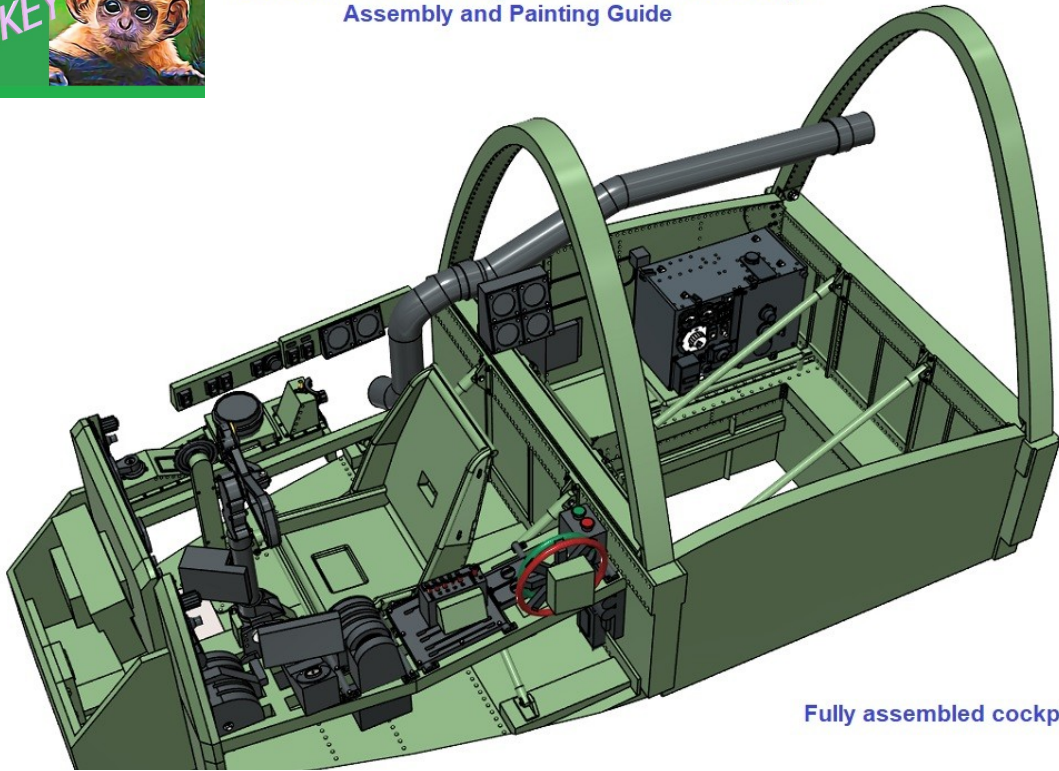

Model Monkey
1/32 scale Bristol Beaufighter Mk.IF and Mk.II Cockpit
Assembly and Painting Guide

1

Fully assembled cockpit.

Fully assembled cockpit.

2

Install heating air duct.

3

Install rudder pedals and instrument panel.

4

Install pilot's seat.

Install aileron trimming tab control.

Install hydraulic hand pump.

Install elevator
timing tab
control.

Install control column.

Install radio rack.

Install TR.9D radio.

1. Remove any locator tabs and raised surface detailing from the interior cockpit area of your Revell kit's starboard fuselage half (part #29).

2. Attach the starboard canopy sill instruments to your Revell kit's fuselage interior in approximately these positions, just below the canopy opening.