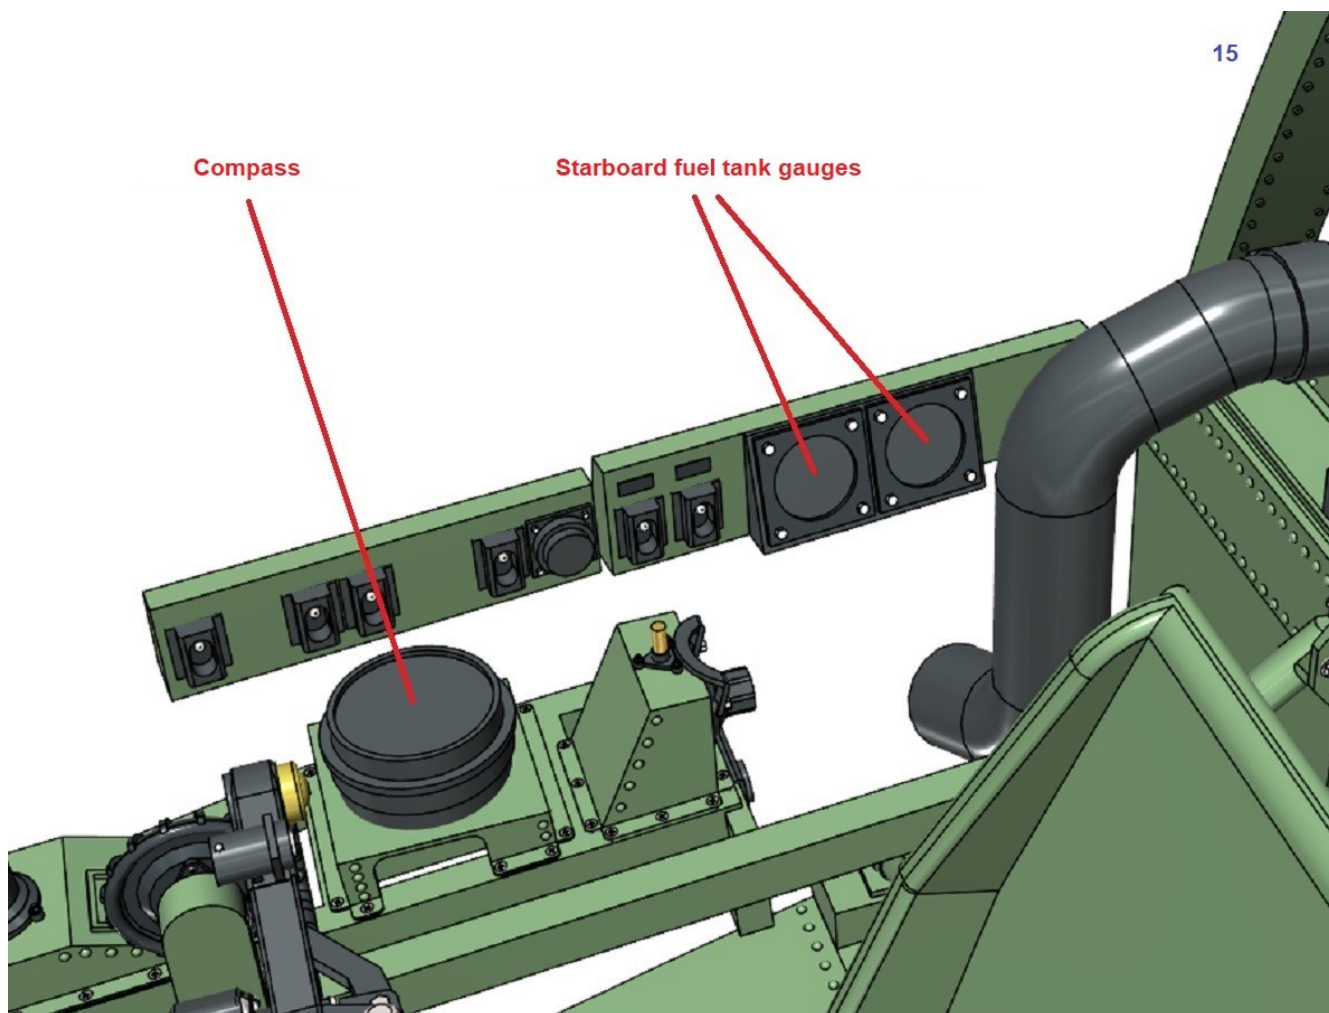

["Airscale" RAF instrument decals available at https://www.airscale.co.uk/ (click here).](https://www.airscale.co.uk/)

["Aviaeology" Beaufighter airframe stencil and markings decals are available at https://www.aviaeology.com/ (click here).](https://www.aviaeology.com/)