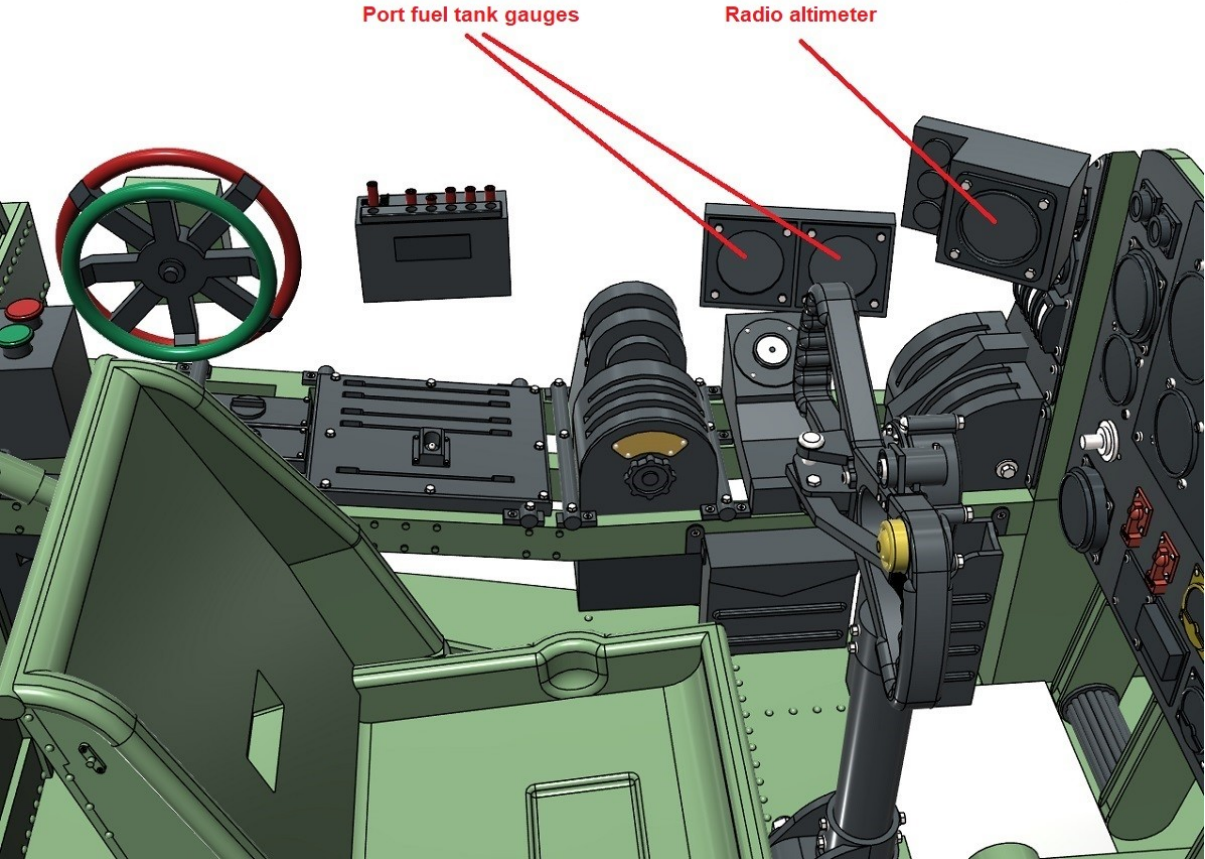

1. airspeed indicator
2. artificial horizon
3. rate of climb indicator
4. blind approach visual indicator
5. RPM indicator
6. clock
7. altimeter
8. direction indicator
9. turn and bank indicator
10. RPM indicator
11. oil temperature gauge
12. oil temperature gauge
13. air temperature gauge
14. pneumatic triple pressure gauge
15. radiator temperature gauge, port
16. radiator tempertaure gauge, starboard
17. boost gauge, port
18. boost gauge, starboard

1/32 scale RAF aircraft instrument decals are available from "Airscale".
Link - <https://www.airscale.co.uk/>

1/32 scale Beaufighter airframe stencil and markings decals are available from "Aviaeology".
Link - <https://www.aviaeology.com/>