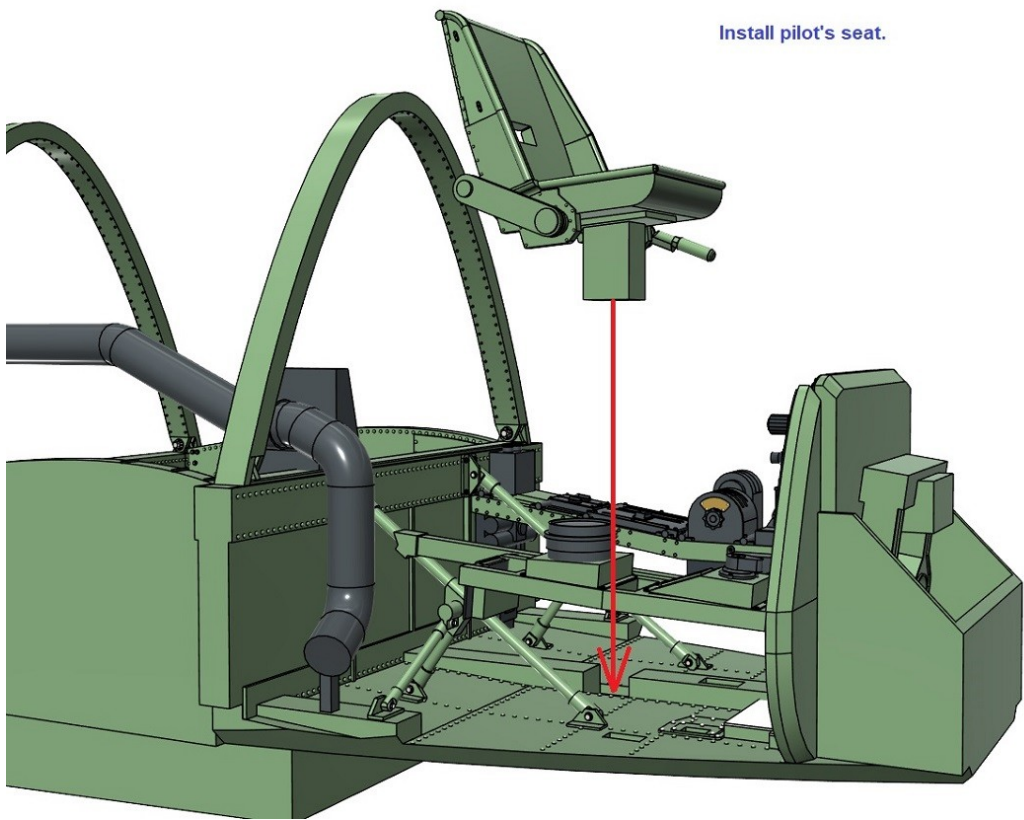

Model Monkey
1/32 scale Bristol Beaufighter Mk.IF and Mk.II Cockpit
Assembly and Painting Guide

1

Fully assembled cockpit.

Fully assembled cockpit.

2

Install heating air duct.

3

Install rudder pedals and instrument panel.

4

Install pilot's seat.

Install aileron trimming tab control.

Install hydraulic hand pump.

Install elevator
timing tab
control.

Install control column.

Install radio rack.

Install TR.9D radio.

1. Remove any locator tabs and raised surface detailing from the interior cockpit area of your Revell kit's starboard fuselage half (part #29).

2. Attach the starboard canopy sill instruments to your Revell kit's fuselage interior in approximately these positions, just below the canopy opening.

1. Remove any locator tabs and raised surface detailing from the interior cockpit area of your Revell kit's port (left) fuselage half (part #30).

2. Attach the port canopy sill instruments to your Revell kit's fuselage interior in approximately these positions, just below the canopy opening.