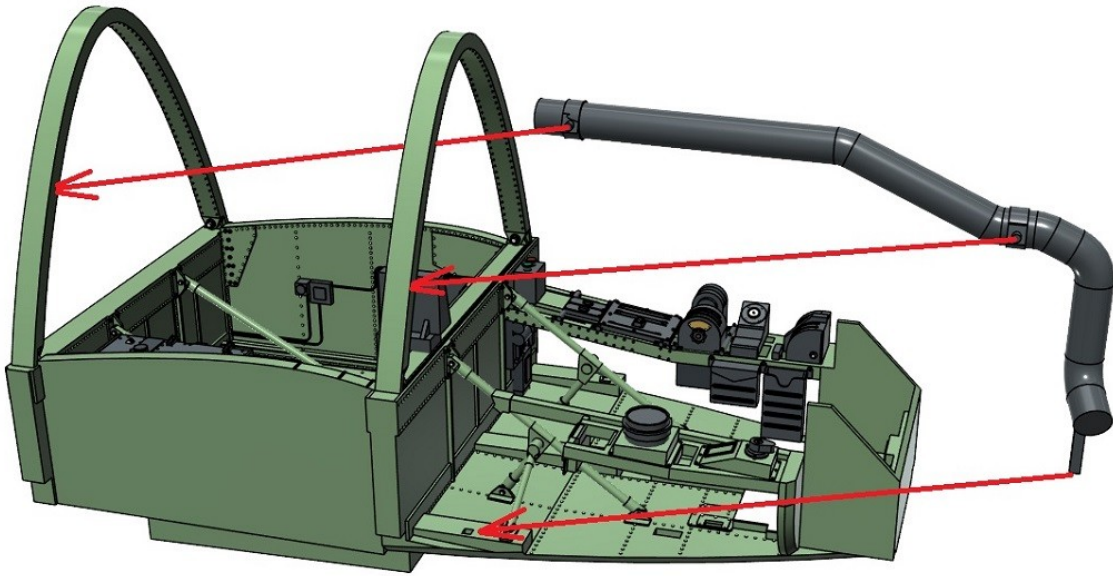

Model Monkey
1/32 scale Bristol Beaufighter Mk.IF and Mk.II Cockpit
Assembly and Painting Guide

1

Fully assembled cockpit.

Fully assembled cockpit.

2

Install heating air duct.

3

Install rudder pedals and instrument panel.

4

Install pilot's seat.

Install aileron trimming tab control.

Install hydraulic hand pump.

Install elevator
timing tab
control.

Install control column.

Install radio rack.

Install TR.9D radio.

1. Remove any locator tabs and raised surface detailing from the interior cockpit area of your Revell kit's starboard fuselage half (part #29).

2. Attach the starboard canopy sill instruments to your Revell kit's fuselage interior in approximately these positions, just below the canopy opening.

1. Remove any locator tabs and raised surface detailing from the interior cockpit area of your Revell kit's port (left) fuselage half (part #30).

2. Attach the port canopy sill instruments to your Revell kit's fuselage interior in approximately these positions, just below the canopy opening.