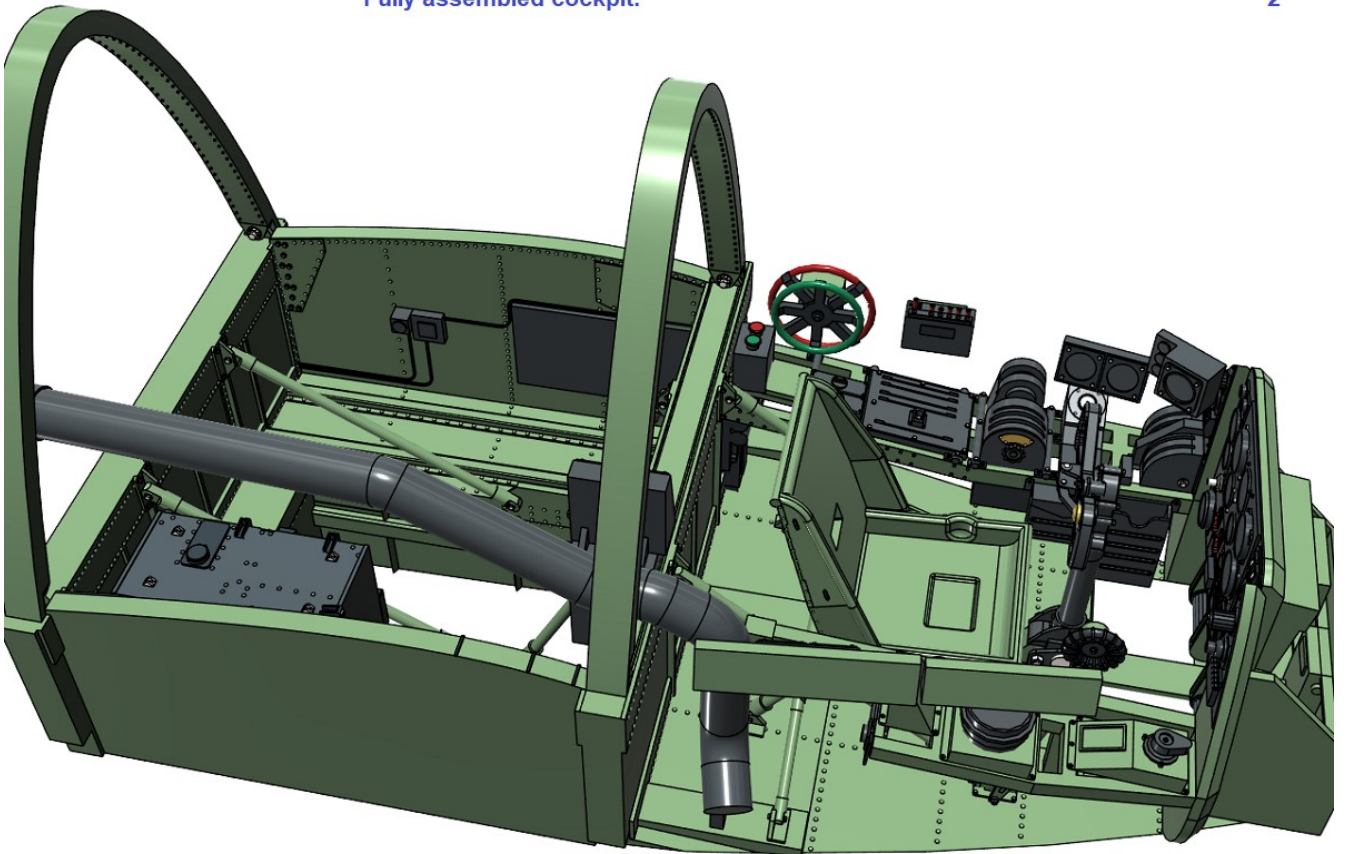

Model Monkey
1/32 scale Bristol Beaufighter Mk.IF and Mk.II Cockpit
Assembly and Painting Guide

1

Fully assembled cockpit.

Fully assembled cockpit.

2

Install heating air duct.

3

Install rudder pedals and instrument panel.

4

Install pilot's seat.

Install aileron trimming tab control.

Install hydraulic hand pump.

Install elevator
timing tab
control.

Install control column.

Install radio rack.

Install TR.9D radio.

1. Remove any locator tabs and raised surface detailing from the interior cockpit area of your Revell kit's starboard fuselage half (part #29).

2. Attach the starboard canopy sill instruments to your Revell kit's fuselage interior in approximately these positions, just below the canopy opening.

1. Remove any locator tabs and raised surface detailing from the interior cockpit area of your Revell kit's port (left) fuselage half (part #30).

2. Attach the port canopy sill instruments to your Revell kit's fuselage interior in approximately these positions, just below the canopy opening.