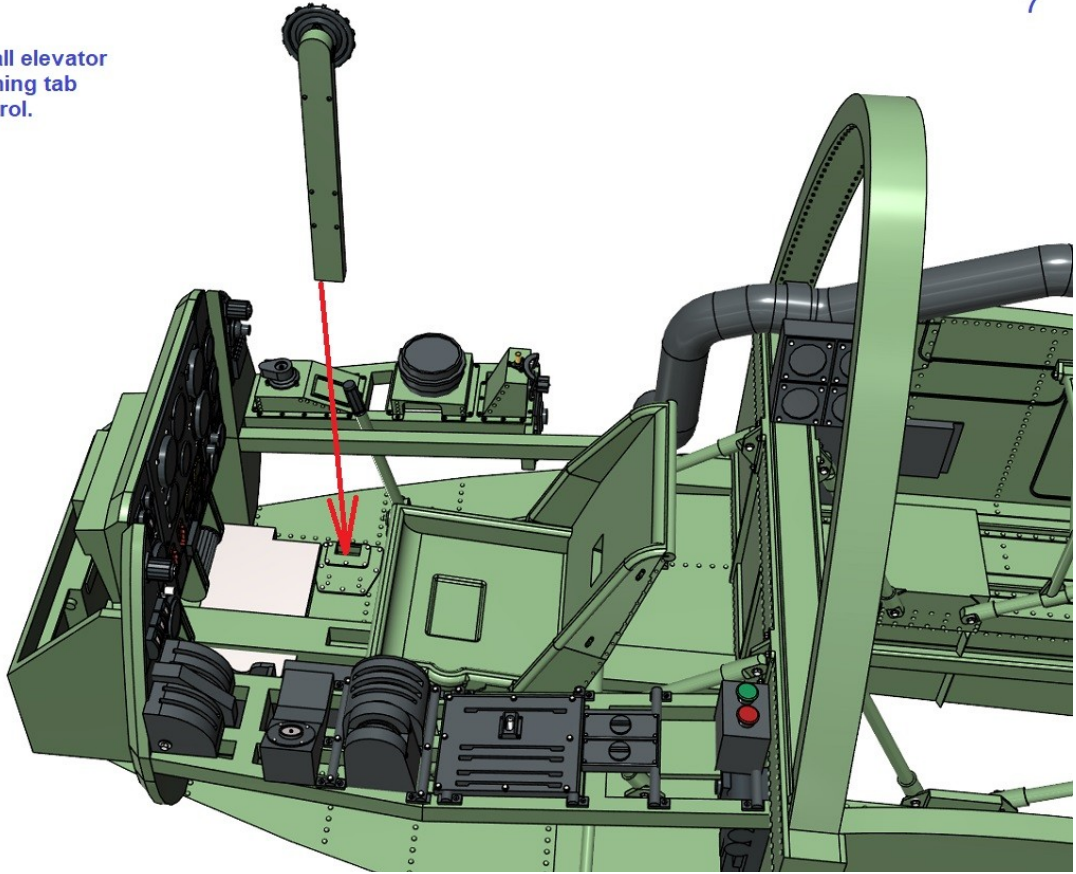

4

Install pilot's seat.

Install aileron trimming tab control.

Install hydraulic hand pump.

Install elevator
timing tab
control.

Install control column.

Install radio rack.

Install TR.9D radio.

1. Remove any locator tabs and raised surface detailing from the interior cockpit area of your Revell kit's starboard fuselage half (part #29).

2. Attach the starboard canopy sill instruments to your Revell kit's fuselage interior in approximately these positions, just below the canopy opening.

1. Remove any locator tabs and raised surface detailing from the interior cockpit area of your Revell kit's port (left) fuselage half (part #30).

2. Attach the port canopy sill instruments to your Revell kit's fuselage interior in approximately these positions, just below the canopy opening.