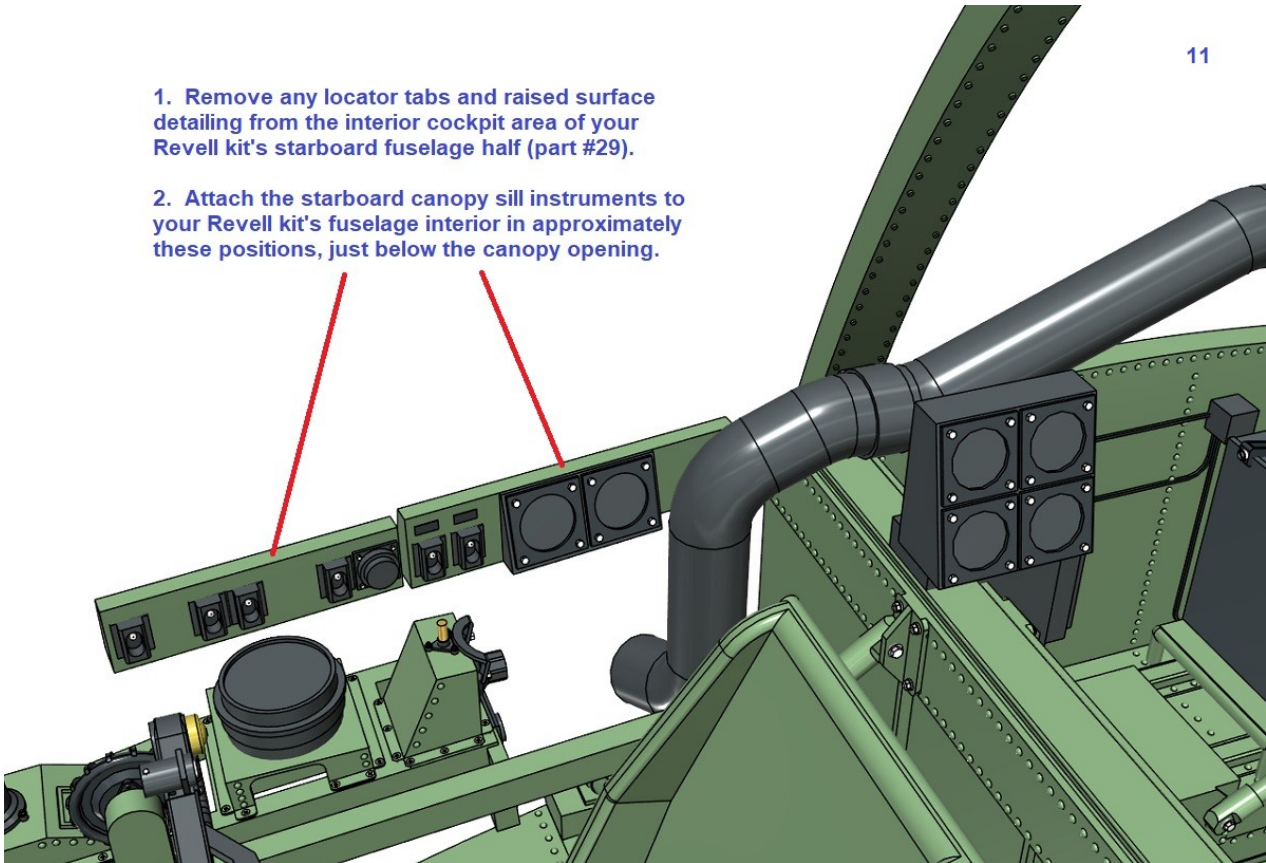

4

Install pilot's seat.

Install aileron trimming tab control.

Install hydraulic hand pump.

Install elevator
timing tab
control.

Install control column.

Install radio rack.

Install TR.9D radio.

1. Remove any locator tabs and raised surface detailing from the interior cockpit area of your Revell kit's starboard fuselage half (part #29).

2. Attach the starboard canopy sill instruments to your Revell kit's fuselage interior in approximately these positions, just below the canopy opening.

1. Remove any locator tabs and raised surface detailing from the interior cockpit area of your Revell kit's port (left) fuselage half (part #30).

2. Attach the port canopy sill instruments to your Revell kit's fuselage interior in approximately these positions, just below the canopy opening.