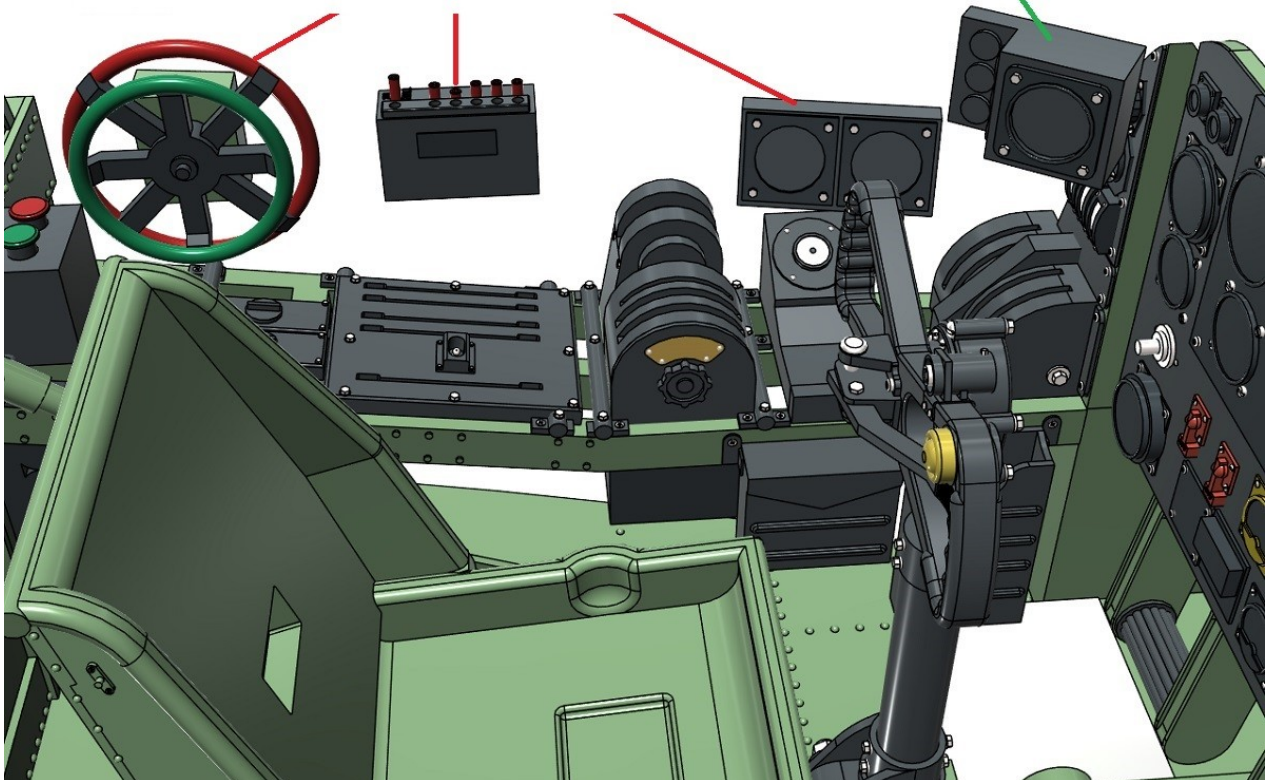

4

Install pilot's seat.

Install aileron trimming tab control.

Install hydraulic hand pump.

Install elevator
timing tab
control.

Install control column.

Install radio rack.

Install TR.9D radio.

1. Remove any locator tabs and raised surface detailing from the interior cockpit area of your Revell kit's starboard fuselage half (part #29).

2. Attach the starboard canopy sill instruments to your Revell kit's fuselage interior in approximately these positions, just below the canopy opening.

1. Remove any locator tabs and raised surface detailing from the interior cockpit area of your Revell kit's port (left) fuselage half (part #30).

2. Attach the port canopy sill instruments to your Revell kit's fuselage interior in approximately these positions, just below the canopy opening.

Radio altimeter for late aircraft only.

- 1. airspeed indicator
- 2. artificial horizon
- 3. rate of climb indicator
- 4. blind approach visual indicator
- 5. RPM indicator
- 6. clock
- 7. altimeter
- 8. direction indicator
- 9. turn and bank indicator
- 10. RPM indicator
- 11. oil temperature gauge
- 12. oil temperature gauge
- 13. air temperature gauge
- 14. pneumatic triple pressure gauge
- 15. radiator temperature gauge, port
- 16. radiator tempertaure gauge, starboard
- 17. boost gauge, port
- 18. boost gauge, starboard