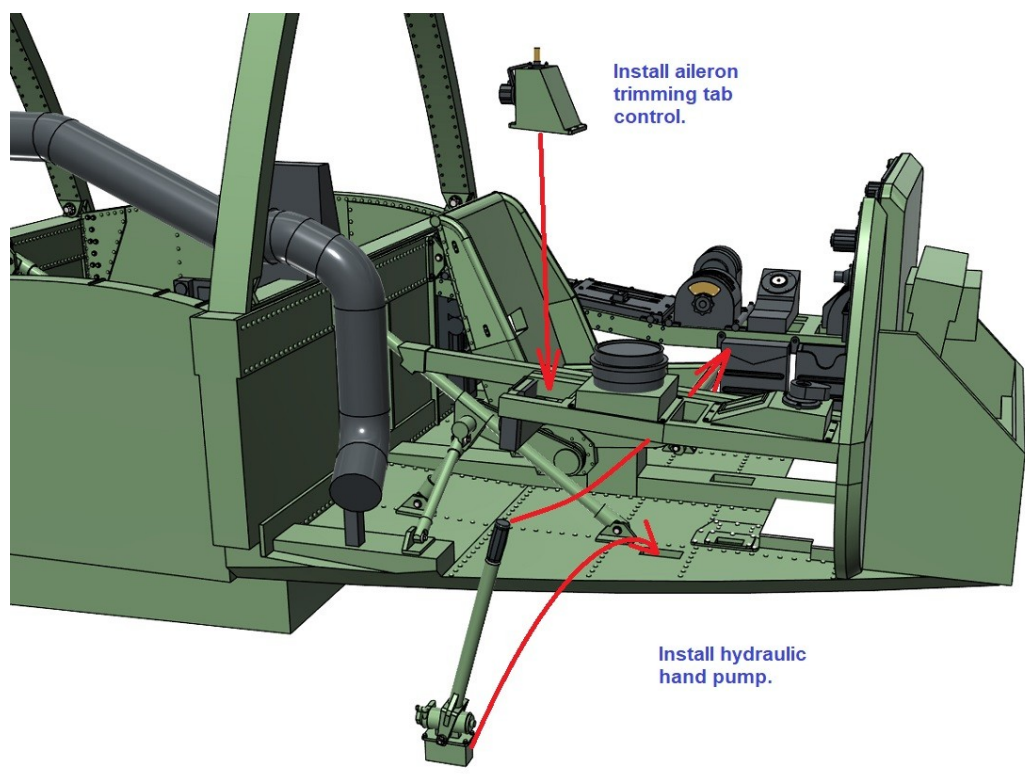

4

Install pilot's seat.

Install aileron trimming tab control.

Install hydraulic hand pump.

Install elevator
timing tab
control.

Install control column.

Install radio rack.

Install TR.9D radio.

1. Remove any locator tabs and raised surface detailing from the interior cockpit area of your Revell kit's starboard fuselage half (part #29).

2. Attach the starboard canopy sill instruments to your Revell kit's fuselage interior in approximately these positions, just below the canopy opening.

1. Remove any locator tabs and raised surface detailing from the interior cockpit area of your Revell kit's port (left) fuselage half (part #30).

2. Attach the port canopy sill instruments to your Revell kit's fuselage interior in approximately these positions, just below the canopy opening.