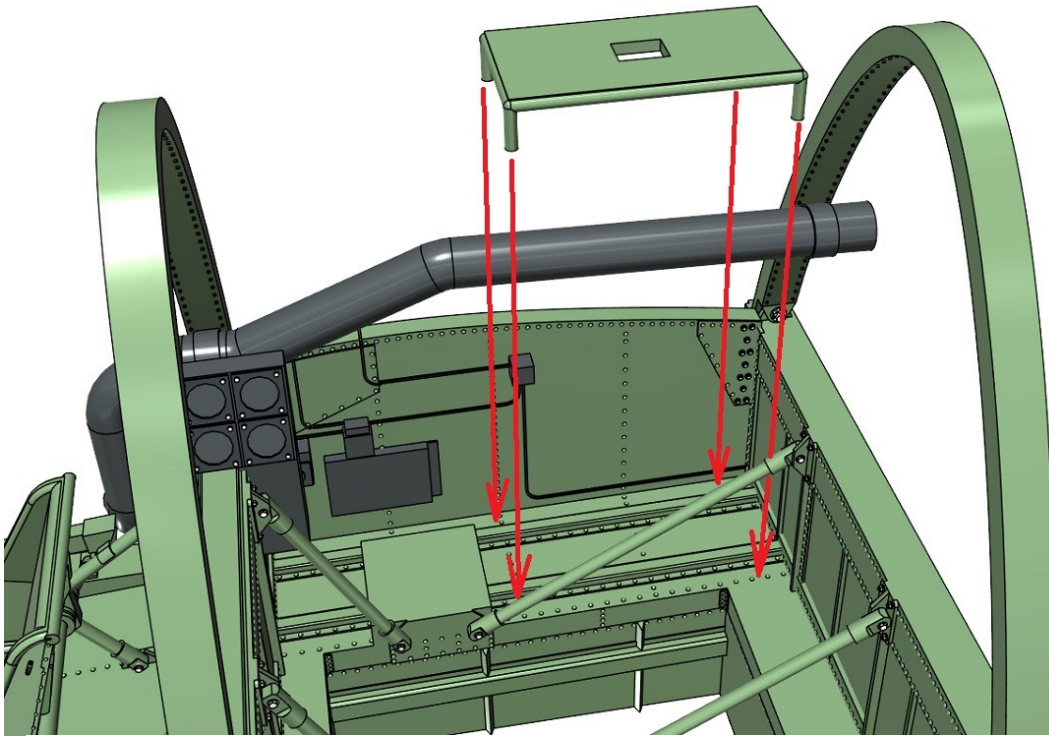

4

Install pilot's seat.

Install aileron trimming tab control.

Install hydraulic hand pump.

Install elevator
timing tab
control.

Install control column.

Install radio rack.

Install TR.9D radio.

1. Remove any locator tabs and raised surface detailing from the interior cockpit area of your Revell kit's starboard fuselage half (part #29).

2. Attach the starboard canopy sill instruments to your Revell kit's fuselage interior in approximately these positions, just below the canopy opening.

1. Remove any locator tabs and raised surface detailing from the interior cockpit area of your Revell kit's port (left) fuselage half (part #30).

2. Attach the port canopy sill instruments to your Revell kit's fuselage interior in approximately these positions, just below the canopy opening.