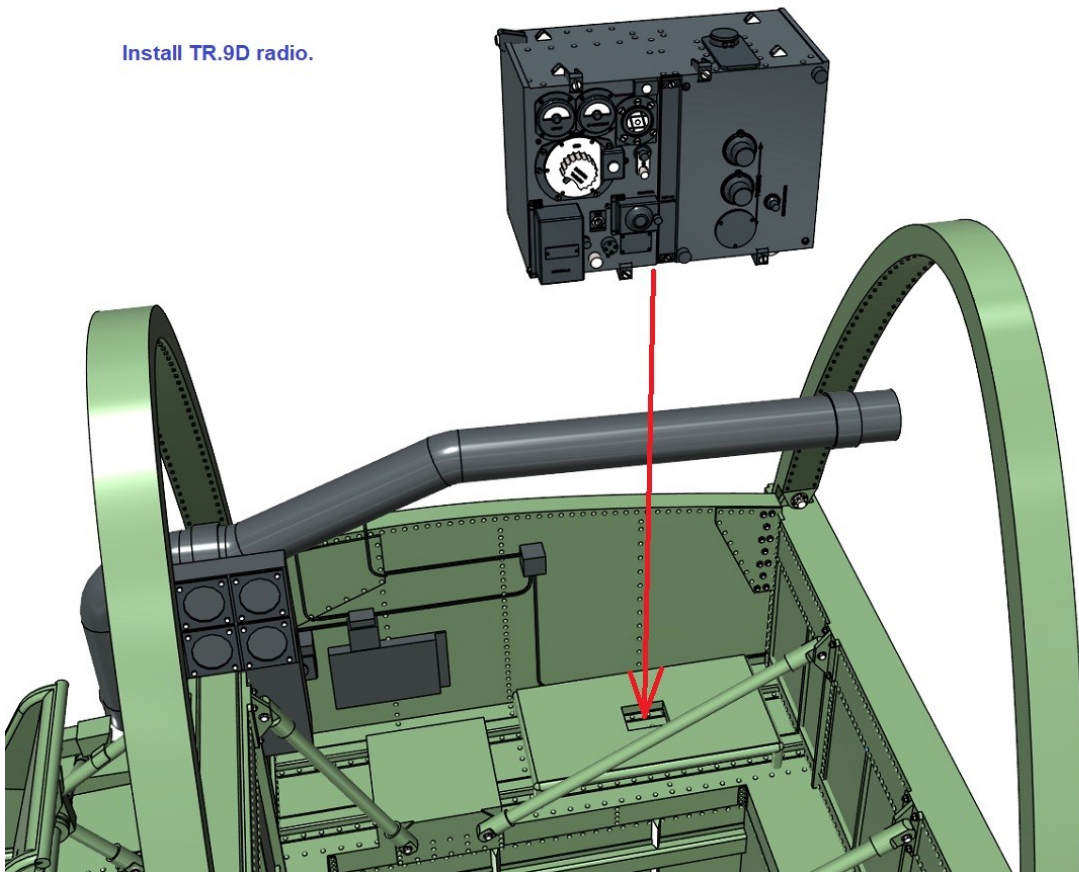

4

Install pilot's seat.

Install aileron trimming tab control.

Install hydraulic hand pump.

Install elevator
timing tab
control.

Install control column.

Install radio rack.

Install TR.9D radio.

1. Remove any locator tabs and raised surface detailing from the interior cockpit area of your Revell kit's starboard fuselage half (part #29).

2. Attach the starboard canopy sill instruments to your Revell kit's fuselage interior in approximately these positions, just below the canopy opening.

1. Remove any locator tabs and raised surface detailing from the interior cockpit area of your Revell kit's port (left) fuselage half (part #30).

2. Attach the port canopy sill instruments to your Revell kit's fuselage interior in approximately these positions, just below the canopy opening.

Radio altimeter for late aircraft only.

- 1. airspeed indicator
- 2. artificial horizon
- 3. rate of climb indicator
- 4. blind approach visual indicator
- 5. RPM indicator
- 6. clock
- 7. altimeter
- 8. direction indicator
- 9. turn and bank indicator
- 10. RPM indicator
- 11. oil temperature gauge
- 12. oil temperature gauge
- 13. air temperature gauge
- 14. pneumatic triple pressure gauge
- 15. radiator temperature gauge, port
- 16. radiator tempertaure gauge, starboard
- 17. boost gauge, port
- 18. boost gauge, starboard