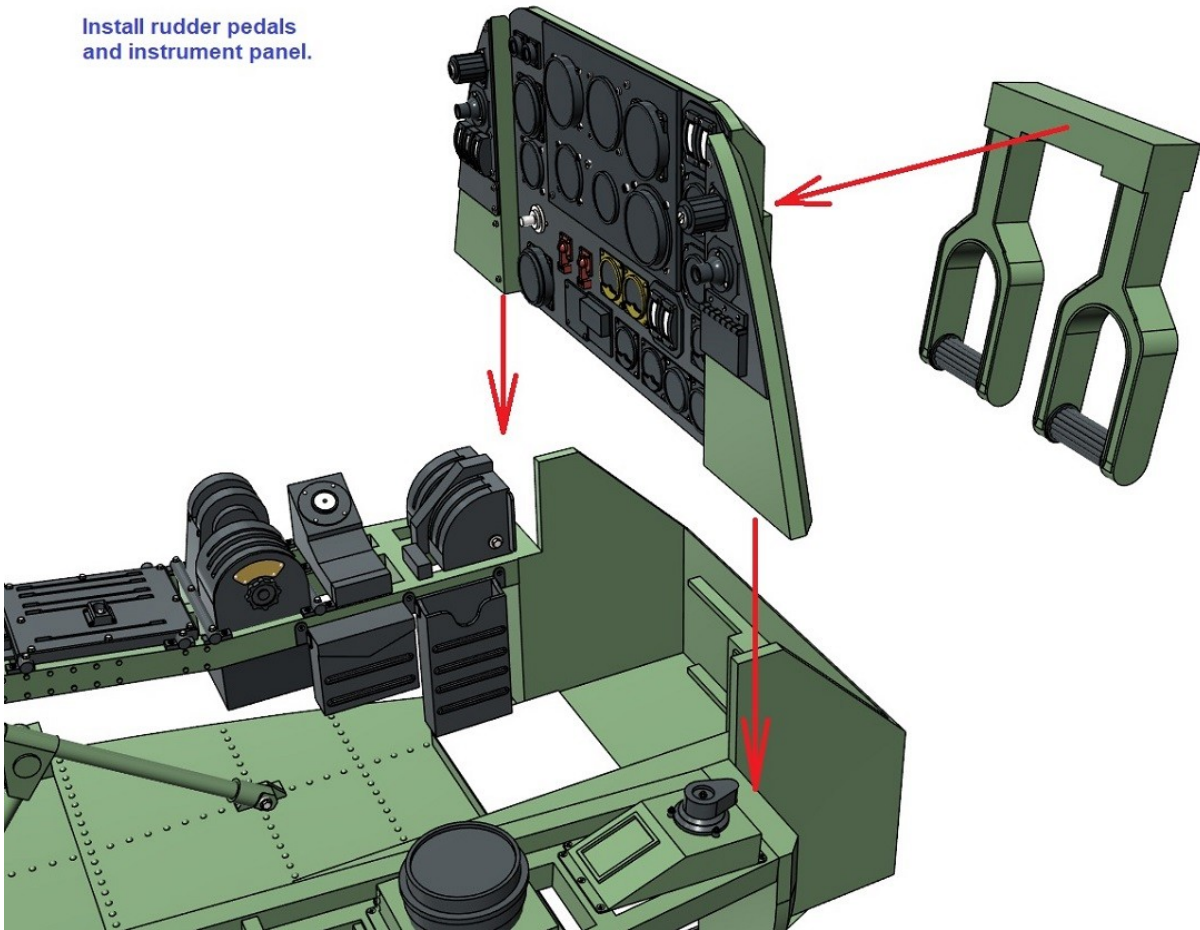

Model Monkey
1/32 scale Bristol Beaufighter Mk.IF and Mk.II Cockpit
Assembly and Painting Guide

1

Fully assembled cockpit.

Fully assembled cockpit.

2

Install heating air duct.

3

Install rudder pedals and instrument panel.

4

Install pilot's seat.

Install aileron trimming tab control.

Install hydraulic hand pump.

Install elevator
timing tab
control.

Install control column.

Install radio rack.

Install TR.9D radio.

1. Remove any locator tabs and raised surface detailing from the interior cockpit area of your Revell kit's starboard fuselage half (part #29).

2. Attach the starboard canopy sill instruments to your Revell kit's fuselage interior in approximately these positions, just below the canopy opening.

1. Remove any locator tabs and raised surface detailing from the interior cockpit area of your Revell kit's port (left) fuselage half (part #30).

2. Attach the port canopy sill instruments to your Revell kit's fuselage interior in approximately these positions, just below the canopy opening.