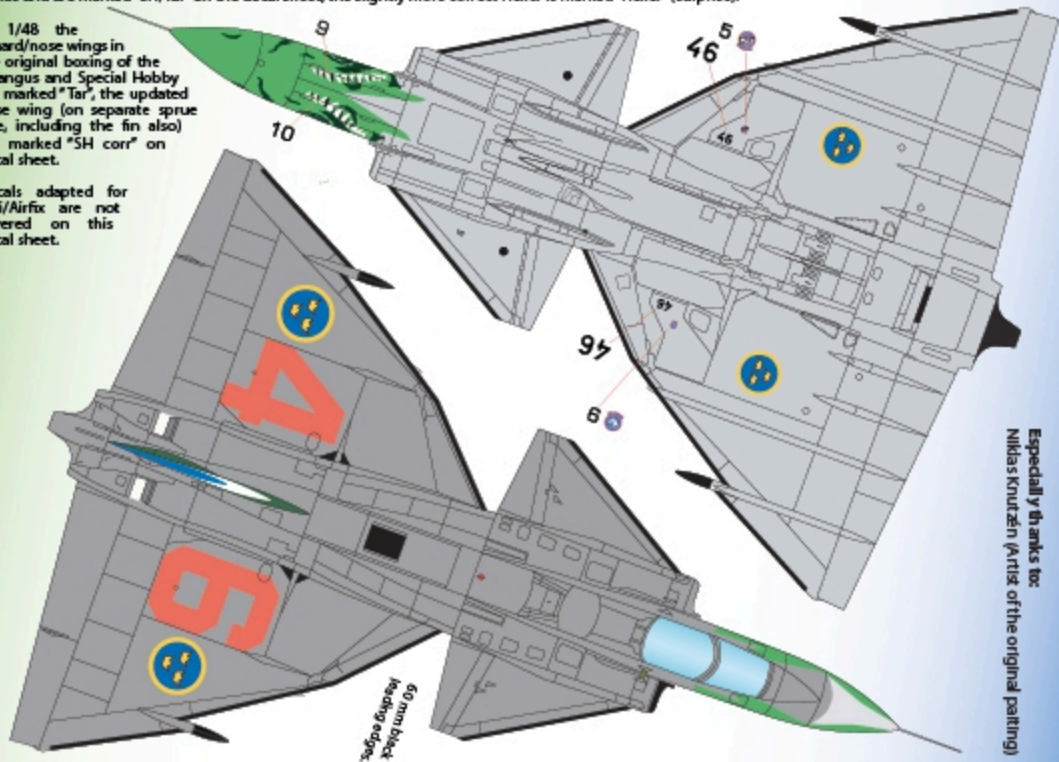

Plastic models have slightly different shape and these decals are custom designed to fit the different kits. In 1/72, Special Hobby and Tarangus share the same molds and are marked "SH/Tar" on the decal sheet, the slightly more correct Heller is marked "Heller" (surprise).

In 1/48 the canard/nose wings in the original boxing of the Tarangus and Special Hobby are marked "Tar", the updated nose wing (on separate sprue tree, including the fin also) are marked "SH corr" on decal sheet.

Decals adapted for Eschi/Airfix are not covered on this decal sheet.

Especially thanks to:
Niklas Krutzén (Artist of the original painting)